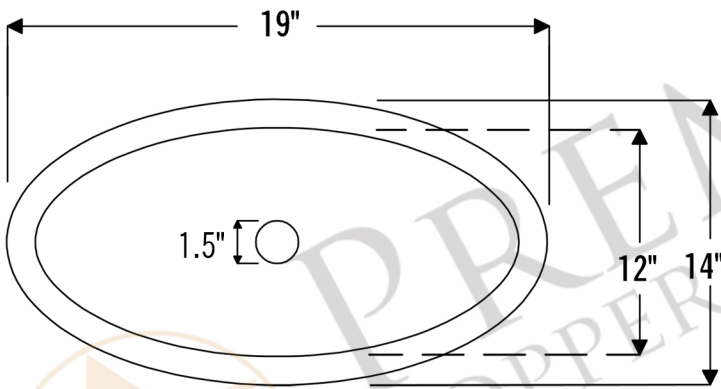

PREMIER
COPPER PRODUCTS

MODEL NUMBER: TFLO19FEN

DESCRIPTION: Terra Firma 19" Oval Under Counter
Bathroom Sink

OUTER DIMENSION: 19" x 14" x 6"

INNER DIMENSION: 17" x 12" x 6"

SINK HEIGHT: 6"

TEXTURE: Terra Firma

FINISH: Nickel

RIM: 1"

DRAIN OPENING: 1.5"

INSTALLATION TYPE: Undermount

CODE/STANDARD COMPLIANCE

* IAPMO/cUPC LISTED

THIS PRODUCT IS HAND CRAFTED, SMALL VARIANCES IN COLOR AND SIZE MAY OCCUR.
DO NOT MAKE ANY INSTALLATION CUTS UNTIL YOU RECEIVE YOUR ITEM(S).