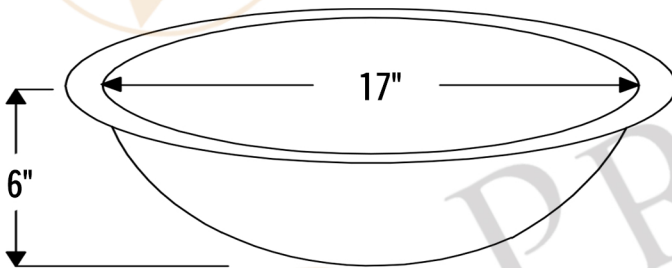

PREMIER
COPPER PRODUCTS

MODEL NUMBER: TFLO19FEN

DESCRIPTION: Terra Firma 19" Oval Under Counter
Bathroom Sink

OUTER DIMENSION: 19" x 14" x 6"

INNER DIMENSION: 17" x 12" x 6"

SINK HEIGHT: 6"

TEXTURE: Terra Firma

FINISH: Nickel

RIM: 1"

DRAIN OPENING: 1.5"

INSTALLATION TYPE: Undermount

CODE/STANDARD COMPLIANCE

* IAPMO/cUPC LISTED

THIS PRODUCT IS HAND CRAFTED, SMALL VARIANCES IN COLOR AND SIZE MAY OCCUR.
DO NOT MAKE ANY INSTALLATION CUTS UNTIL YOU RECEIVE YOUR ITEM(S).