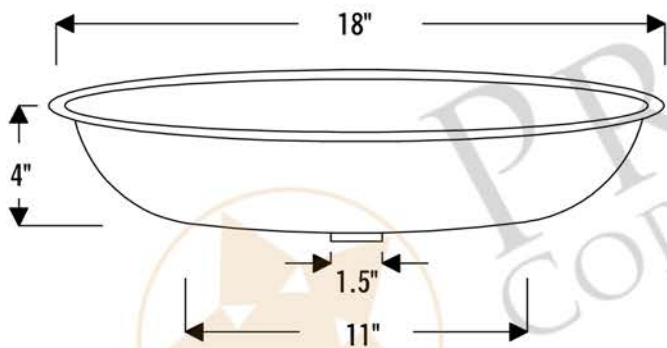

PREMIER
COPPER PRODUCTS

MODEL NUMBER: TFLR18DB

**DESCRIPTION: Terra Firma 18" Round Under Counter
Bathroom Sink**

OUTER DIMENSION: 18" x 4"

INNER DIMENSION: 16" x 4"

BOTTOM SINK FLOOR DIMENSION: 11" Rounded

SINK HEIGHT: 4"

TEXTURE: Terra Firma

FINISH: Living Copper / Oil Rubbed Bronze

RIM: 1"

DRAIN OPENING: 1.5"

INSTALLATION TYPE: Undermount

CODE/STANDARD COMPLIANCE

* IAPMO/cUPC LISTED