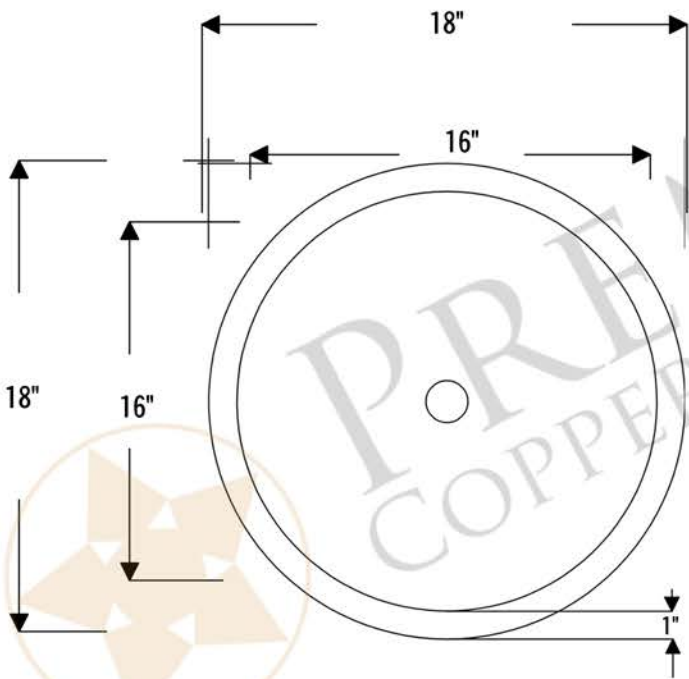

PREMIER
COPPER PRODUCTS

MODEL NUMBER: TFLR18DB

**DESCRIPTION: Terra Firma 18" Round Under Counter
Bathroom Sink**

OUTER DIMENSION: 18" x 4"

INNER DIMENSION: 16" x 4"

BOTTOM SINK FLOOR DIMENSION: 11" Rounded

SINK HEIGHT: 4"

TEXTURE: Terra Firma

FINISH: Living Copper / Oil Rubbed Bronze

RIM: 1"

DRAIN OPENING: 1.5"

INSTALLATION TYPE: Undermount

CODE/STANDARD COMPLIANCE

* IAPMO/cUPC LISTED