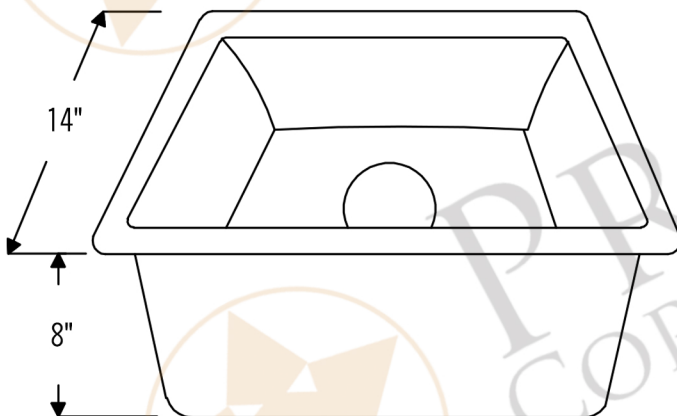

**PREMIER**  
COPPER PRODUCTS

**MODEL NUMBER: TFBREC16PB**

**DESCRIPTION: Terra Firma 16" Rectangle Under Counter  
BAR/PREP Sink**

**OUTER DIMENSION: 16" x 14" x 8"**

**INNER DIMENSION: 14" x 12" x 8"**

**SINK HEIGHT: 8"**

**RIM: 1"**

**TEXTURE: Terra Firma**

**FINISH: Polished Brass**

**DRAIN OPENING: 3.5"**

**INSTALLATION TYPE: Undermount**

CODE/STANDARD COMPLIANCE

\* IAPMO/cUPC LISTED

THIS PRODUCT IS HAND CRAFTED, SMALL VARIANCES IN COLOR AND SIZE MAY OCCUR.  
DO NOT MAKE ANY INSTALLATION CUTS UNTIL YOU RECEIVE YOUR ITEM(S).