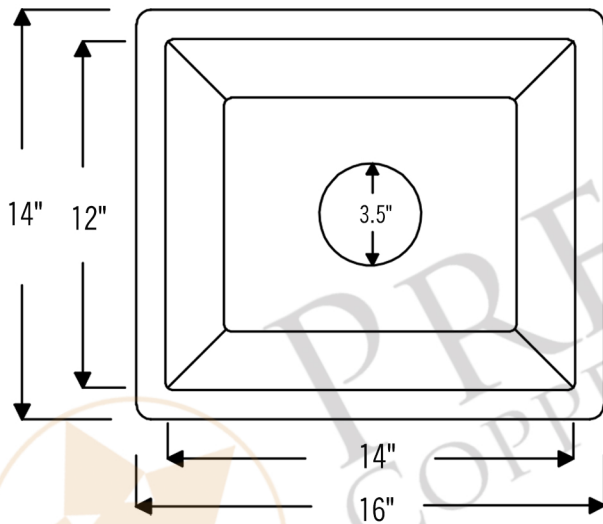

**PREMIER**  
COPPER PRODUCTS

**MODEL NUMBER: TFBREC16PB**

**DESCRIPTION: Terra Firma 16" Rectangle Under Counter  
BAR/PREP Sink**

**OUTER DIMENSION: 16" x 14" x 8"**

**INNER DIMENSION: 14" x 12" x 8"**

**SINK HEIGHT: 8"**

**RIM: 1"**

**TEXTURE: Terra Firma**

**FINISH: Polished Brass**

**DRAIN OPENING: 3.5"**

**INSTALLATION TYPE: Undermount**

CODE/STANDARD COMPLIANCE

\* IAPMO/cUPC LISTED

THIS PRODUCT IS HAND CRAFTED, SMALL VARIANCES IN COLOR AND SIZE MAY OCCUR.  
DO NOT MAKE ANY INSTALLATION CUTS UNTIL YOU RECEIVE YOUR ITEM(S).