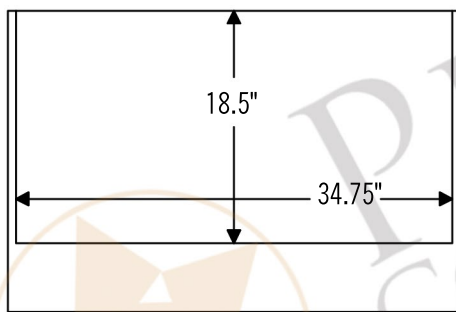

**PREMIER**  
COPPER PRODUCTS

**MODEL NUMBER: HV-EUROTERRA36-C2036BP1-TWSB**

**DESCRIPTION:** 36" Terra Firma Copper Wall Mounted EuroTerra  
Range Hood with 1250 CFM Slim Baffle Filters

**OUTER DIMENSION:** 36" x 24" x 36"

**TOP DIMENSION:** 21" x 12"

**BOTTOM DIMENSION:** 36" x 24"

**BOTTOM OPENING:** 34.75" x 18.5"

**FINISH:** Living Copper / Oil Rubbed Bronze

**TEXTURE:** Terra Firma

THIS PRODUCTS IS HAND CRAFTED, SMALL VARIANCES IN COLOR AND SIZE MAY OCCUR.  
DO NOT MAKE ANY INSTALLATION CUTS UNTIL YOU RECEIVE YOUR ITEM(S).

All dimensions on inserts are (+/-) 1/8" and are subject to change. Drawings are not to scale.