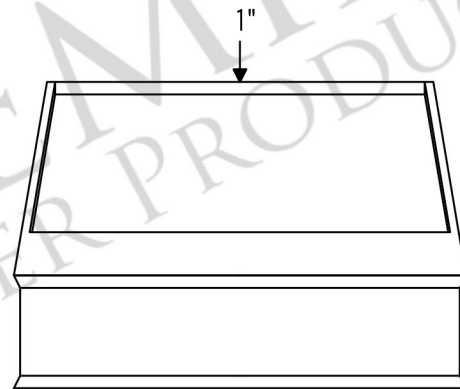

**PREMIER**  
COPPER PRODUCTS

**MODEL NUMBER: HV-EUROTERRA36-C2036BP1-TWSB**

**DESCRIPTION:** 36" Terra Firma Copper Wall Mounted EuroTerra  
Range Hood with 1250 CFM Slim Baffle Filters

**OUTER DIMENSION:** 36" x 24" x 36"

**TOP DIMENSION:** 21" x 12"

**BOTTOM DIMENSION:** 36" x 24"

**BOTTOM OPENING:** 34.75" x 18.5"

**FINISH:** Living Copper / Oil Rubbed Bronze

**TEXTURE:** Terra Firma

THIS PRODUCTS IS HAND CRAFTED, SMALL VARIANCES IN COLOR AND SIZE MAY OCCUR.  
DO NOT MAKE ANY INSTALLATION CUTS UNTIL YOU RECEIVE YOUR ITEM(S).

MODEL NUMBER: HV-EUROTERRA36-C2036BP1-TWSB

Description: 36" Terra Firma Copper Wall Mounted EuroTerra  
Range Hood with 1250 CFM Slim Baffle Filters

Insert Model Number: C2036BP1-TWSB

Insert Description: 1250 CFM, 1.5 -4.6 Sones, Variable Controls, Twin  
Centrifugal Blowers, Heat Controlled Thermostat

All dimensions on inserts are (+/-) 1/8" and are subject to change. Drawings are not to scale.