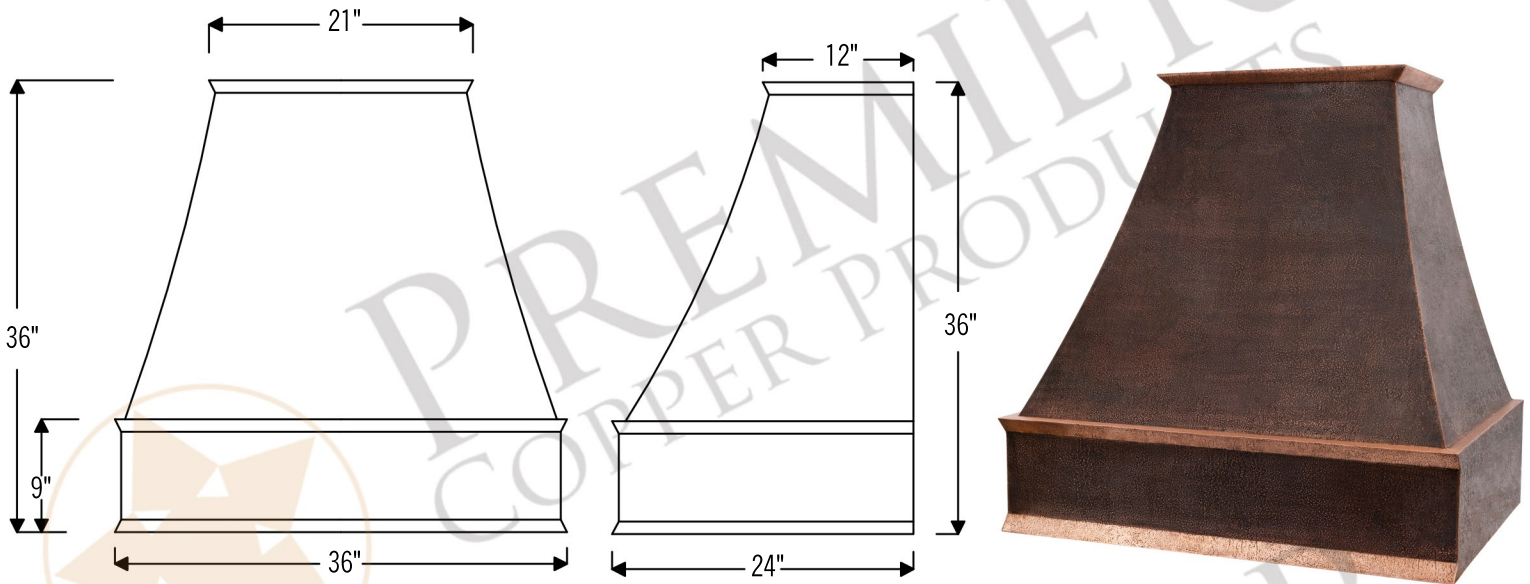

**PREMIER**  
COPPER PRODUCTS

**MODEL NUMBER: HV-EUROTERRA36-C2036BP1-TWSB**

**DESCRIPTION:** 36" Terra Firma Copper Wall Mounted EuroTerra  
Range Hood with 1250 CFM Slim Baffle Filters

**OUTER DIMENSION:** 36" x 24" x 36"

**TOP DIMENSION:** 21" x 12"

**BOTTOM DIMENSION:** 36" x 24"

**BOTTOM OPENING:** 34.75" x 18.5"

**FINISH:** Living Copper / Oil Rubbed Bronze

**TEXTURE:** Terra Firma

THIS PRODUCTS IS HAND CRAFTED, SMALL VARIANCES IN COLOR AND SIZE MAY OCCUR.  
DO NOT MAKE ANY INSTALLATION CUTS UNTIL YOU RECEIVE YOUR ITEM(S).

MODEL NUMBER: HV-EUROTERRA36-C2036BP1-TWSB

Description: 36" Terra Firma Copper Wall Mounted EuroTerra  
Range Hood with 1250 CFM Slim Baffle Filters

Insert Model Number: C2036BP1-TWSB

Insert Description: 1250 CFM, 1.5 -4.6 Sones, Variable Controls, Twin  
Centrifugal Blowers, Heat Controlled Thermostat

Insert Duct: **Two** 7" Round Vent Opening

Insert Lighting: Front Panel LED Lights Included

Filter: Slim Baffle Filter

Insert Finish: Stainless Steel