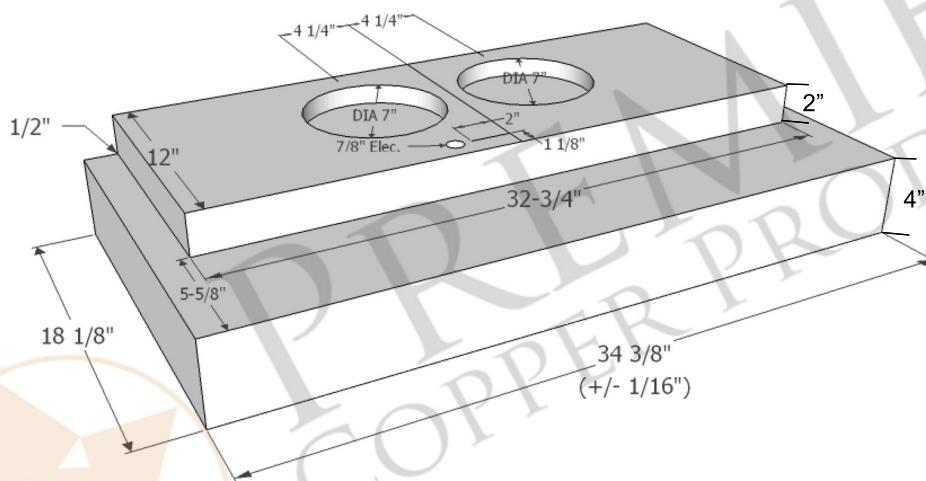

**TOP DIMENSION:** 21" x 12"

**BOTTOM DIMENSION:** 36" x 24"

**BOTTOM OPENING:** 34.75" x 18.5"

**FINISH:** Living Copper / Oil Rubbed Bronze

**TEXTURE:** Terra Firma

THIS PRODUCTS IS HAND CRAFTED, SMALL VARIANCES IN COLOR AND SIZE MAY OCCUR.  
DO NOT MAKE ANY INSTALLATION CUTS UNTIL YOU RECEIVE YOUR ITEM(S).

Insert Duct: **Two** 7" Round Vent Opening

Insert Lighting: Front Panel LED Lights Included

Filter: Slim Baffle Filter

Insert Finish: Stainless Steel

## POWERED LINER SPECIFICATIONS

3/4" Flange for perfect fit.

SEVEN YEAR, IN HOME, LIMITED WARRANTY ON INSERT, THE BEST IN THE INDUSTRY!

Please visit [ImperialHoods.com](http://ImperialHoods.com) to view the details on their warranty

All dimensions on inserts are (+/-) 1/8" and are subject to change. Drawings are not to scale.