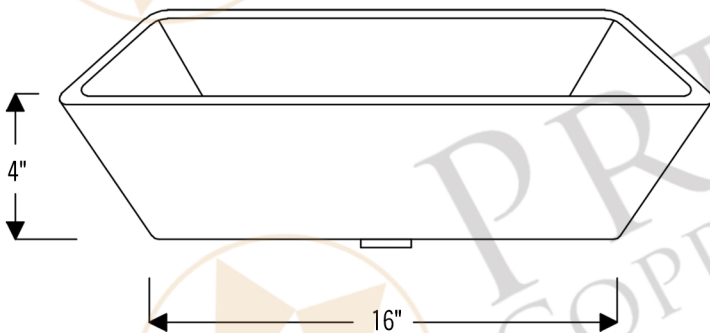

**PREMIER**  
COPPER PRODUCTS

CODE/STANDARD COMPLIANCE

\* IAPMO/cUPC LISTED

**MODEL NUMBER: TfvREC20DB**

**DESCRIPTION: Terra Firma 20" Rectangle Vessel Sink**

**OUTER DIMENSION: 20" x 12" x 4"**

**BOTTOM SINK FLOOR DIMENSION: 16" x 8"**

**SINK HEIGHT: 4"**

**TEXTURE: Terra Firma**

**FINISH: Living Copper / Oil Rubbed Bronze**

**RIM: Hand Forged Polished Top Rim**

**DRAIN OPENING: 1.5"**

**INSTALLATION TYPE: Vessel**

THIS PRODUCT IS HAND CRAFTED, SMALL VARIANCES IN COLOR AND SIZE MAY OCCUR.  
DO NOT MAKE ANY INSTALLATION CUTS UNTIL YOU RECEIVE YOUR ITEM(S).