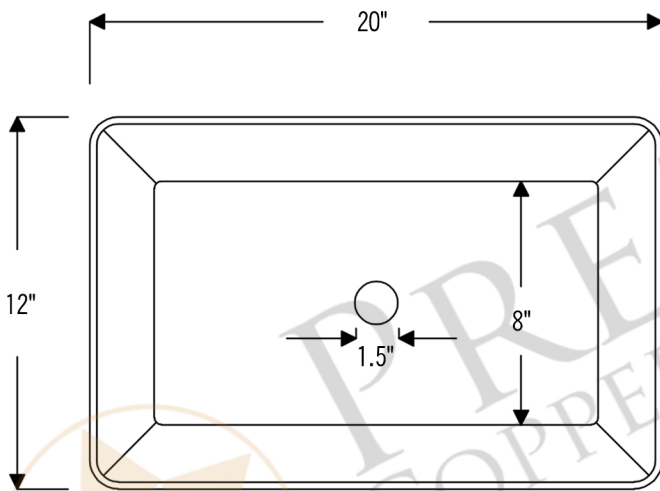

**PREMIER**  
COPPER PRODUCTS

CODE/STANDARD COMPLIANCE

\* IAPMO/cUPC LISTED

**MODEL NUMBER: TfvREC20DB**

**DESCRIPTION: Terra Firma 20" Rectangle Vessel Sink**

**OUTER DIMENSION: 20" x 12" x 4"**

**BOTTOM SINK FLOOR DIMENSION: 16" x 8"**

**SINK HEIGHT: 4"**

**TEXTURE: Terra Firma**

**FINISH: Living Copper / Oil Rubbed Bronze**

**RIM: Hand Forged Polished Top Rim**

**DRAIN OPENING: 1.5"**

**INSTALLATION TYPE: Vessel**

THIS PRODUCT IS HAND CRAFTED, SMALL VARIANCES IN COLOR AND SIZE MAY OCCUR.  
DO NOT MAKE ANY INSTALLATION CUTS UNTIL YOU RECEIVE YOUR ITEM(S).