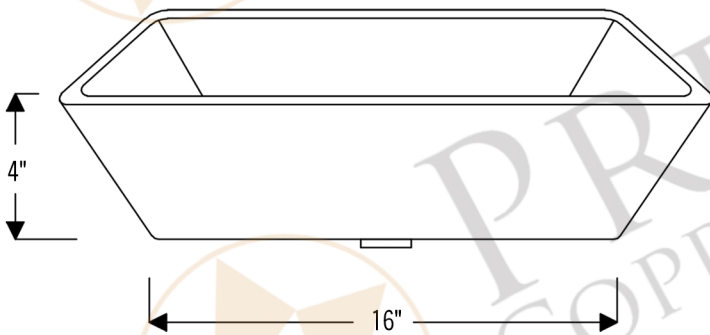

PREMIER
COPPER PRODUCTS

CODE/STANDARD COMPLIANCE

* IAPMO/cUPC LISTED

MODEL NUMBER: TfvREC20PB

DESCRIPTION: Terra Firma 20" Rectangle Vessel Sink

OUTER DIMENSION: 20" x 12" x 4"

BOTTOM SINK FLOOR DIMENSION: 16" x 8"

SINK HEIGHT: 4"

TEXTURE: Terra Firma

FINISH: Polished Brass

RIM: Hand Forged Polished Top Rim

DRAIN OPENING: 1.5"

INSTALLATION TYPE: Vessel

THIS PRODUCT IS HAND CRAFTED, SMALL VARIANCES IN COLOR AND SIZE MAY OCCUR.
DO NOT MAKE ANY INSTALLATION CUTS UNTIL YOU RECEIVE YOUR ITEM(S).