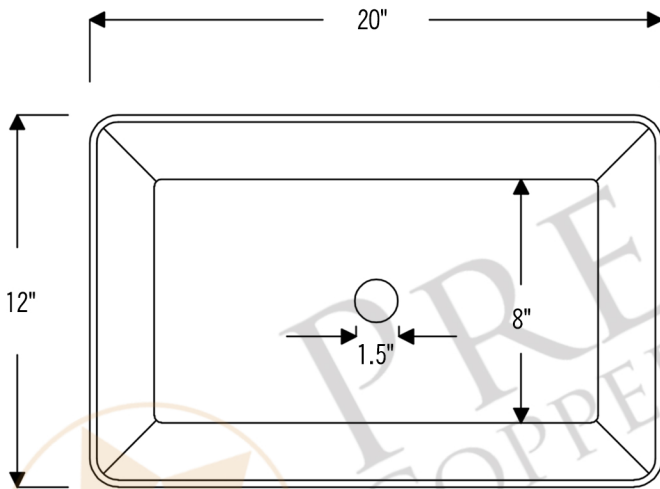

PREMIER
COPPER PRODUCTS

CODE/STANDARD COMPLIANCE

* IAPMO/cUPC LISTED

MODEL NUMBER: TfvREC20PB

DESCRIPTION: Terra Firma 20" Rectangle Vessel Sink

OUTER DIMENSION: 20" x 12" x 4"

BOTTOM SINK FLOOR DIMENSION: 16" x 8"

SINK HEIGHT: 4"

TEXTURE: Terra Firma

FINISH: Polished Brass

RIM: Hand Forged Polished Top Rim

DRAIN OPENING: 1.5"

INSTALLATION TYPE: Vessel

THIS PRODUCT IS HAND CRAFTED, SMALL VARIANCES IN COLOR AND SIZE MAY OCCUR.
DO NOT MAKE ANY INSTALLATION CUTS UNTIL YOU RECEIVE YOUR ITEM(S).