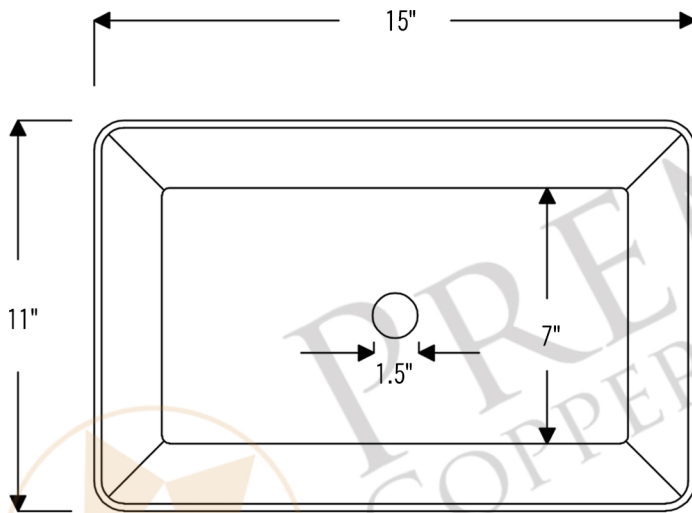

**PREMIER**  
COPPER PRODUCTS

**MODEL NUMBER: Tfvrec15en**

**DESCRIPTION: Terra Firma 15" Rectangle Vessel Sink**

**OUTER DIMENSION: 15" x 11" x 4"**

**BOTTOM SINK FLOOR DIMENSION: 11" x 7"**

**SINK HEIGHT: 4"**

**TEXTURE: Terra Firma**

**FINISH: Nickel**

**RIM: Hand Forged Top Rim**

**DRAIN OPENING: 1.5"**

**INSTALLATION TYPE: Vessel**

CODE/STANDARD COMPLIANCE

\* IAPMO/cUPC LISTED

THIS PRODUCT IS HAND CRAFTED, SMALL VARIANCES IN COLOR AND SIZE MAY OCCUR.  
DO NOT MAKE ANY INSTALLATION CUTS UNTIL YOU RECEIVE YOUR ITEM(S).