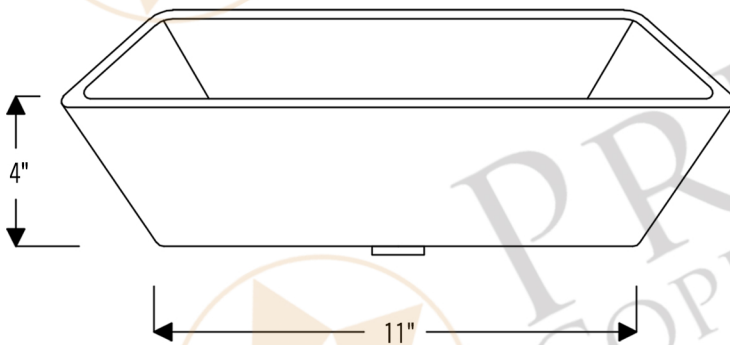

**PREMIER**  
COPPER PRODUCTS

**MODEL NUMBER: Tfvrec15en**

**DESCRIPTION: Terra Firma 15" Rectangle Vessel Sink**

**OUTER DIMENSION: 15" x 11" x 4"**

**BOTTOM SINK FLOOR DIMENSION: 11" x 7"**

**SINK HEIGHT: 4"**

**TEXTURE: Terra Firma**

**FINISH: Nickel**

**RIM: Hand Forged Top Rim**

**DRAIN OPENING: 1.5"**

**INSTALLATION TYPE: Vessel**

CODE/STANDARD COMPLIANCE

\* IAPMO/cUPC LISTED

THIS PRODUCT IS HAND CRAFTED, SMALL VARIANCES IN COLOR AND SIZE MAY OCCUR.  
DO NOT MAKE ANY INSTALLATION CUTS UNTIL YOU RECEIVE YOUR ITEM(S).