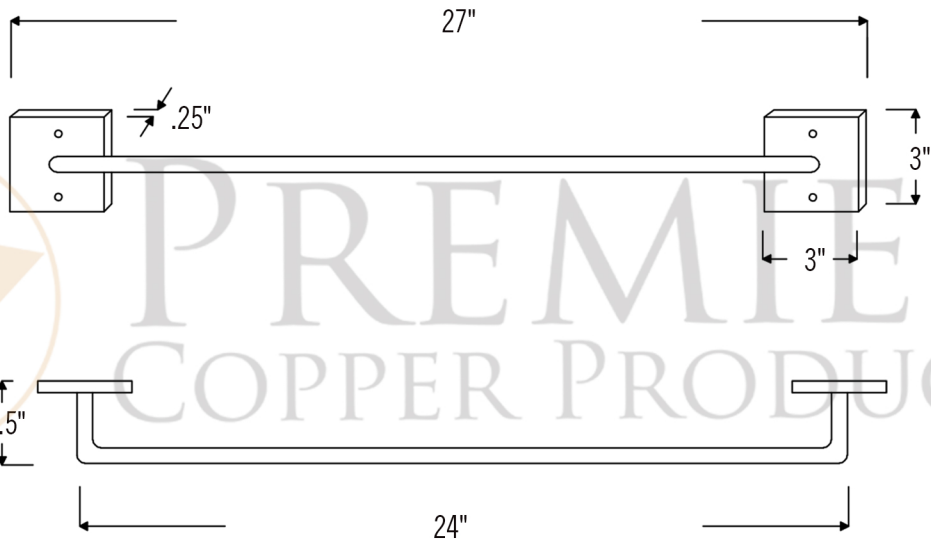

PREMIER  
COPPER PRODUCTS

MODEL NUMBER: TR24DB

- \* Description: 24" Hand Hammered Copper Towel Bar
- \* Outer Dimension: 27" x 3.5" x 3"
- \* Finish: Oil Rubbed Bronze

PREMIER  
COPPER PRODUCTS

THIS PRODUCT IS HAND CRAFTED, SMALL VARIANCES IN COLOR AND SIZE MAY OCCUR.  
DO NOT MAKE ANY INSTALLATION CUTS UNTIL YOU RECEIVE YOUR ITEM(S).