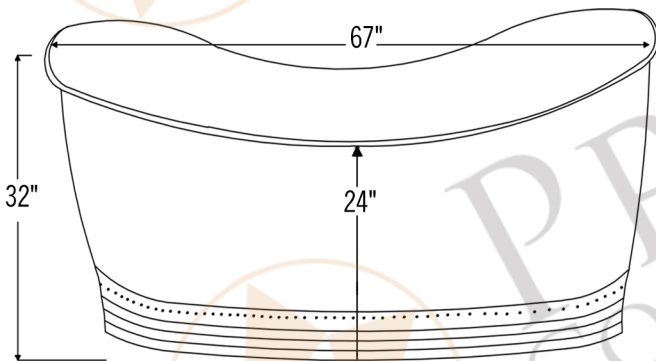

PREMIER
COPPER PRODUCTS

MODEL NUMBER: BTD67DB

- Description: 67" Hammered Copper Double Slipper Bathtub
- Outer Dimension: 67" x 32" x 32"
- Center Tub Height: 24"
- Rim: 2" Rolled Rim
- Drain Opening: 2" Center
- Finish: Oil Rubbed Bronze

CODE/STANDARD COMPLIANCE

* IAPMO/UPC LISTED

THIS PRODUCT IS HAND CRAFTED, SMALL VARIANCES IN COLOR AND SIZE MAY OCCUR.
DO NOT MAKE ANY INSTALLATION CUTS UNTIL YOU RECEIVE YOUR ITEM(S).