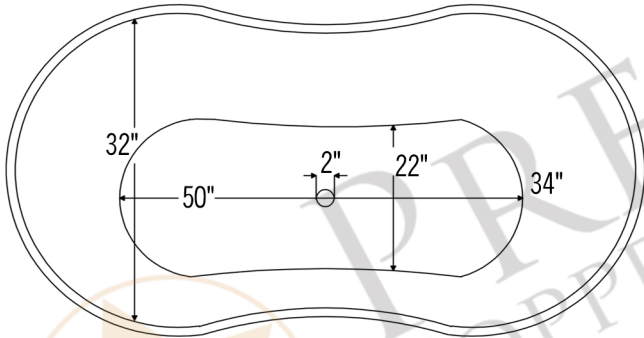

PREMIER
COPPER PRODUCTS

MODEL NUMBER: BTD67DB

- * Description: 67" Hammered Copper Double Slipper Bathtub
- * Outer Dimension: 67" x 32" x 32"
- * Center Tub Height: 24"
- * Rim: 2" Rolled Rim
- * Drain Opening: 2" Center
- * Finish: Oil Rubbed Bronze

CODE/STANDARD COMPLIANCE

* IAPMO/UPC LISTED

THIS PRODUCT IS HAND CRAFTED, SMALL VARIANCES IN COLOR AND SIZE MAY OCCUR.
DO NOT MAKE ANY INSTALLATION CUTS UNTIL YOU RECEIVE YOUR ITEM(S).