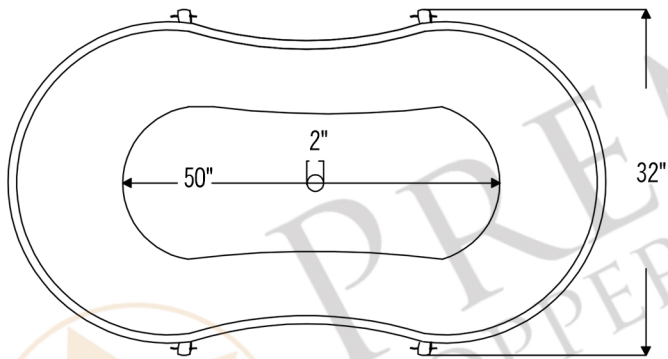

PREMIER
COPPER PRODUCTS

MODEL NUMBER: BTDR67DB

- * Description: 67" Copper Double Slipper Bathtub with Rings
- * Outer Dimension: 67" x 32" x 32"
- * Center Tub Height: 24"
- * Drain Opening: 2" Center
- * Finish: Oil Rubbed Bronze

CODE/STANDARD COMPLIANCE

* IAPMO/UPC LISTED

THIS PRODUCT IS HAND CRAFTED, SMALL VARIANCES IN COLOR AND SIZE MAY OCCUR.
DO NOT MAKE ANY INSTALLATION CUTS UNTIL YOU RECEIVE YOUR ITEM(S).