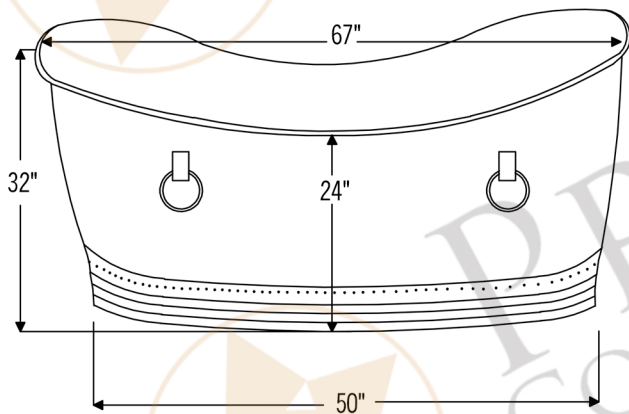

PREMIER
COPPER PRODUCTS

MODEL NUMBER: BTDR67DB

- * Description: 67" Copper Double Slipper Bathtub with Rings
- * Outer Dimension: 67" x 32" x 32"
- * Center Tub Height: 24"
- * Drain Opening: 2" Center
- * Finish: Oil Rubbed Bronze

CODE/STANDARD COMPLIANCE

* IAPMO/UPC LISTED

THIS PRODUCT IS HAND CRAFTED, SMALL VARIANCES IN COLOR AND SIZE MAY OCCUR.
DO NOT MAKE ANY INSTALLATION CUTS UNTIL YOU RECEIVE YOUR ITEM(S).