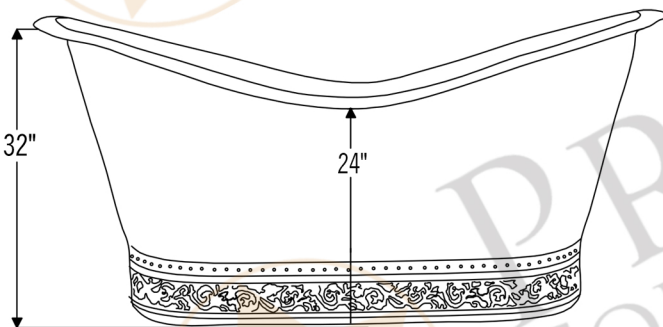

PREMIER
COPPER PRODUCTS

MODEL NUMBER: BTN67DB

- Description: 67" Hammered Copper Double Slipper Bathtub with Scroll Base and Nickel Inlay
- Outer Dimension: 67" x 32" x 32"
- Center Tub Height: 24"
- Rim: 2" Rolled Rim
- Drain Opening: 2" Center
- Finish: Oil Rubbed Bronze

CODE/STANDARD COMPLIANCE

* IAPMO/UPC LISTED

THIS PRODUCT IS HAND CRAFTED, SMALL VARIANCES IN COLOR AND SIZE MAY OCCUR.
DO NOT MAKE ANY INSTALLATION CUTS UNTIL YOU RECEIVE YOUR ITEM(S).