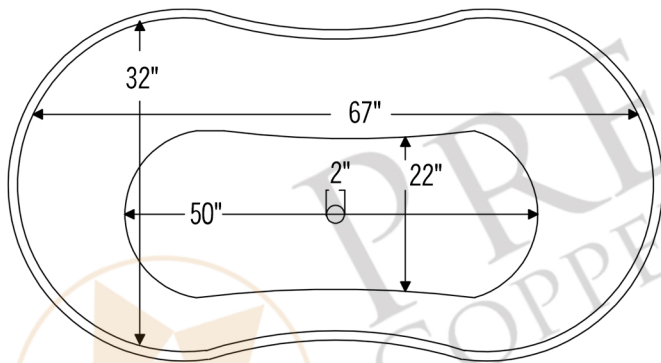

PREMIER
COPPER PRODUCTS

MODEL NUMBER: BTN67DB

- * Description: 67" Hammered Copper Double Slipper Bathtub with Scroll Base and Nickel Inlay
- * Outer Dimension: 67" x 32" x 32"
- * Center Tub Height: 24"
- * Rim: 2" Rolled Rim
- * Drain Opening: 2" Center
- * Finish: Oil Rubbed Bronze

CODE/STANDARD COMPLIANCE

* IAPMO/UPC LISTED

THIS PRODUCT IS HAND CRAFTED, SMALL VARIANCES IN COLOR AND SIZE MAY OCCUR.
DO NOT MAKE ANY INSTALLATION CUTS UNTIL YOU RECEIVE YOUR ITEM(S).