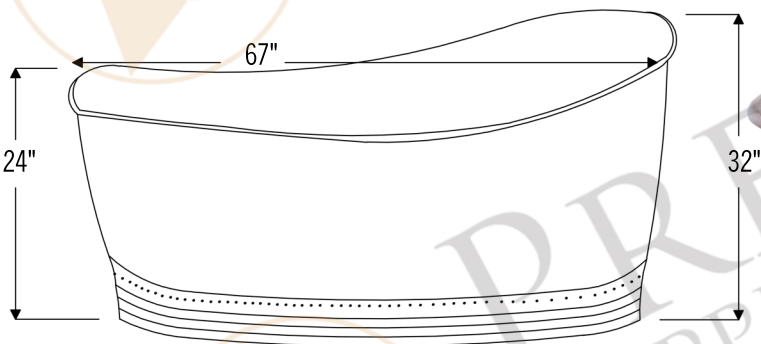

PREMIER
COPPER PRODUCTS

MODEL NUMBER: BTS67DB

- Description: 67" Hammered Copper Single Slipper Bathtub
- Outer Dimension: 67" x 32" x 32"
- Foot Side Tub Height: 24"
- Rim: 2" Rolled Rim
- Drain Opening: 2" End
- Finish: Oil Rubbed Bronze

CODE/STANDARD COMPLIANCE

* IAPMO/UPC LISTED

THIS PRODUCT IS HAND CRAFTED, SMALL VARIANCES IN COLOR AND SIZE MAY OCCUR.
DO NOT MAKE ANY INSTALLATION CUTS UNTIL YOU RECEIVE YOUR ITEM(S).