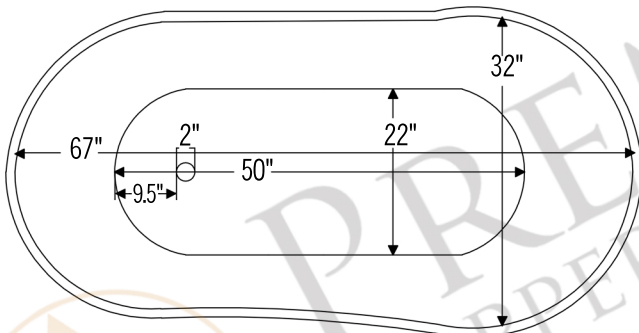

PREMIER  
COPPER PRODUCTS

MODEL NUMBER: BTS67DB

- \* Description: 67" Hammered Copper Single Slipper Bathtub
- \* Outer Dimension: 67" x 32" x 32"
- \* Foot Side Tub Height: 24"
- \* Rim: 2" Rolled Rim
- \* Drain Opening: 2" End
- \* Finish: Oil Rubbed Bronze

CODE/STANDARD COMPLIANCE

\* IAPMO/UPC LISTED

THIS PRODUCT IS HAND CRAFTED, SMALL VARIANCES IN COLOR AND SIZE MAY OCCUR.  
DO NOT MAKE ANY INSTALLATION CUTS UNTIL YOU RECEIVE YOUR ITEM(S).