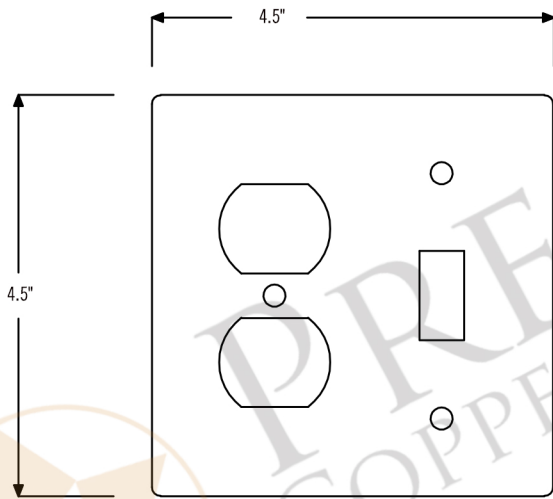

PREMIER
COPPER PRODUCTS

MODEL NUMBER: SCOT

- * Description: Copper Combination Switch Plate, 2 Hole Outlet and Single Toggle Switch
- * Outer Dimension: 4.5" x 4.5"
- * Finish: Oil Rubbed Bronze

THIS PRODUCT IS HAND CRAFTED, SMALL VARIANCES IN COLOR AND SIZE MAY OCCUR.