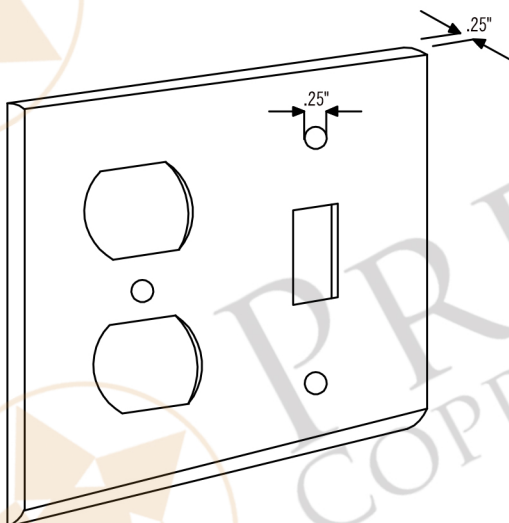

PREMIER
COPPER PRODUCTS

MODEL NUMBER: SCOT

- * Description: Copper Combination Switch Plate, 2 Hole Outlet and Single Toggle Switch
- * Outer Dimension: 4.5" x 4.5"
- * Finish: Oil Rubbed Bronze

THIS PRODUCT IS HAND CRAFTED, SMALL VARIANCES IN COLOR AND SIZE MAY OCCUR.