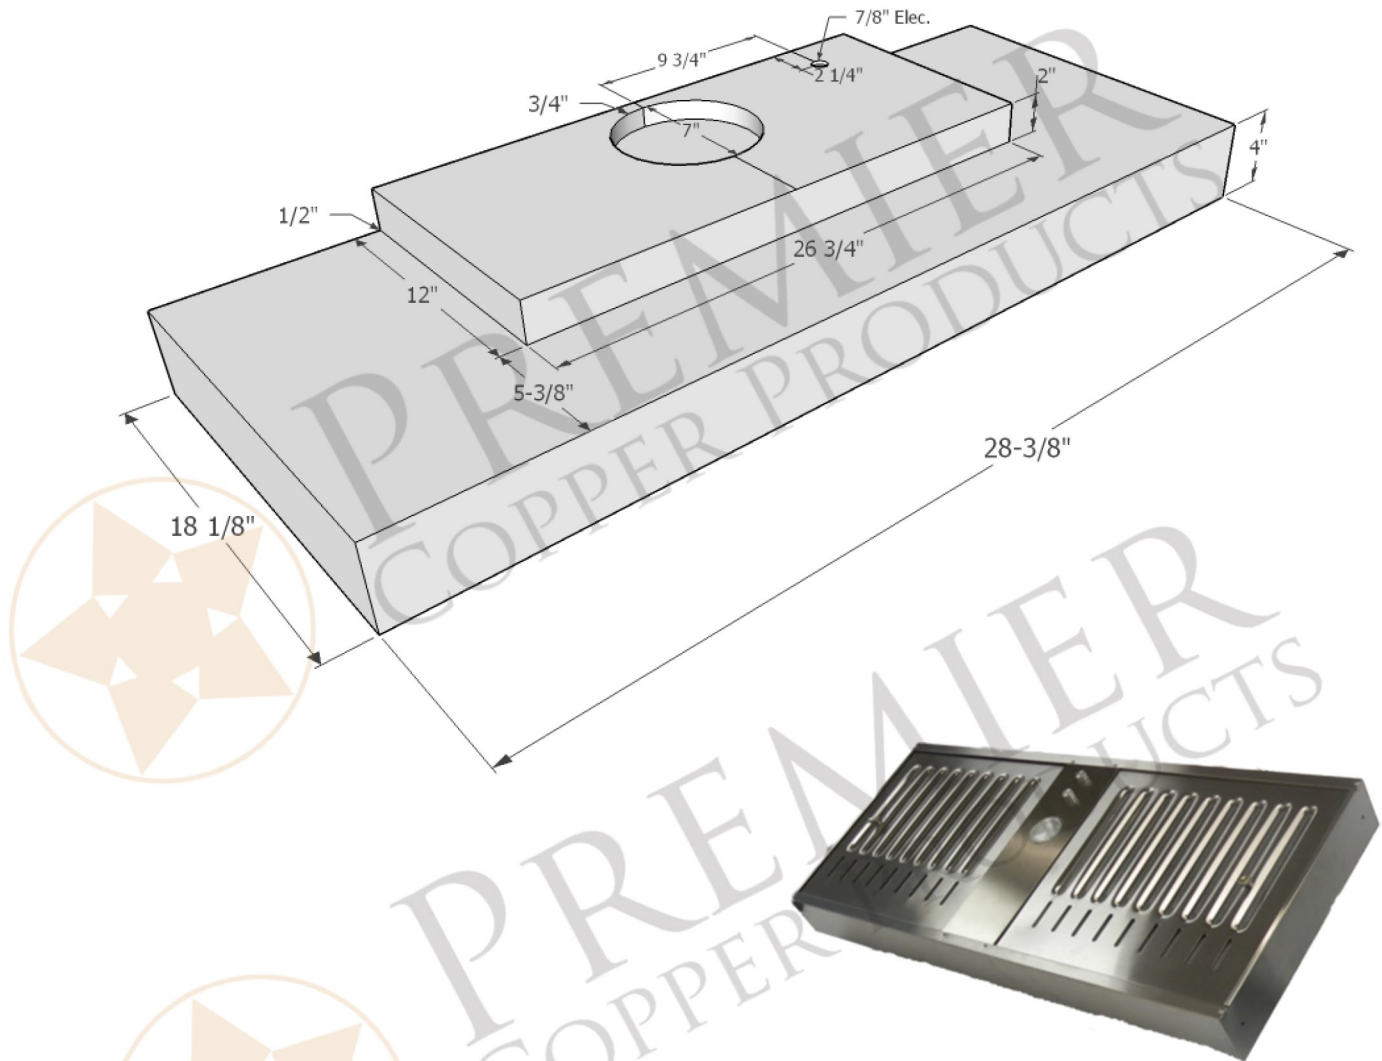

- \* Description: Hand Hammered Zinc Under Cabinet Range Hood with 390 CFM Slim Baffle Filters
- \* Outer Dimensions: 29.75" X 21" X 7.5"
- \* Top Dimensions: 29.75" X 12"
- \* Bottom Dimensions: 29.75" X 21"
- \* Bottom Opening Dimensions: 28.75" x 18.5"
- \* Finish: Zinc
- \* Skirt Height: 6.5"
- \* Top Opening: 21" x 9"

THIS PRODUCTS IS HAND CRAFTED, SMALL VARIANCES IN COLOR AND SIZE MAY OCCUR.  
DO NOT MAKE ANY INSTALLATION CUTS UNTIL YOU RECEIVE YOUR ITEM(S).

- \* Description: Hand Hammered Zinc Under Cabinet Range Hood with 390 CFM Slim Baffle Filters
- \* Insert Model: C2030SD4SB
- \* Insert Description: 390 CFM, 2.5 - 7.6 Sones, Variable Controls, Single Air Ring Fan, Slim Baffle Filters
- \* Insert Duct: Single 7" Round Vent Opening
- \* Insert Lighting: One Dimmable LED Light Included
- \* Insert Finish: Stainless Steel

Industry leading, seven year in home, limited warranty on insert.

Please visit [ImperialHoods.com](http://ImperialHoods.com) to view the details of their warranty in full.

All dimensions on inserts are (+/-) 1/8" and are subject to change. Drawings are not to scale.