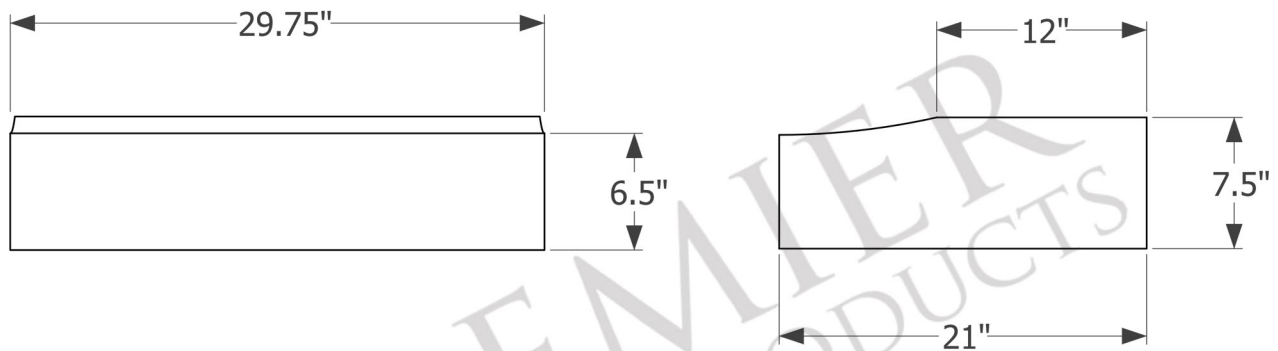

- \* Description: Hand Hammered Zinc Under Cabinet Range Hood with 390 CFM Slim Baffle Filters
- \* Outer Dimensions: 29.75" X 21" X 7.5"
- \* Top Dimensions: 29.75" X 12"
- \* Bottom Dimensions: 29.75" X 21"
- \* Bottom Opening Dimensions: 28.75" x 18.5"
- \* Finish: Zinc
- \* Skirt Height: 6.5"
- \* Top Opening: 21" x 9"

THIS PRODUCTS IS HAND CRAFTED, SMALL VARIANCES IN COLOR AND SIZE MAY OCCUR.  
DO NOT MAKE ANY INSTALLATION CUTS UNTIL YOU RECEIVE YOUR ITEM(S).

- \* Description: Hand Hammered Zinc Under Cabinet Range Hood with 390 CFM Slim Baffle Filters
- \* Insert Model: C2030SD4SB
- \* Insert Description: 390 CFM, 2.5 - 7.6 Sones, Variable Controls, Single Air Ring Fan, Slim Baffle Filters
- \* Insert Duct: Single 7" Round Vent Opening
- \* Insert Lighting: One Dimmable LED Light Included
- \* Insert Finish: Stainless Steel

Industry leading, seven year in home, limited warranty on insert.

Please visit [ImperialHoods.com](http://ImperialHoods.com) to view the details of their warranty in full.

All dimensions on inserts are (+/-) 1/8" and are subject to change. Drawings are not to scale.