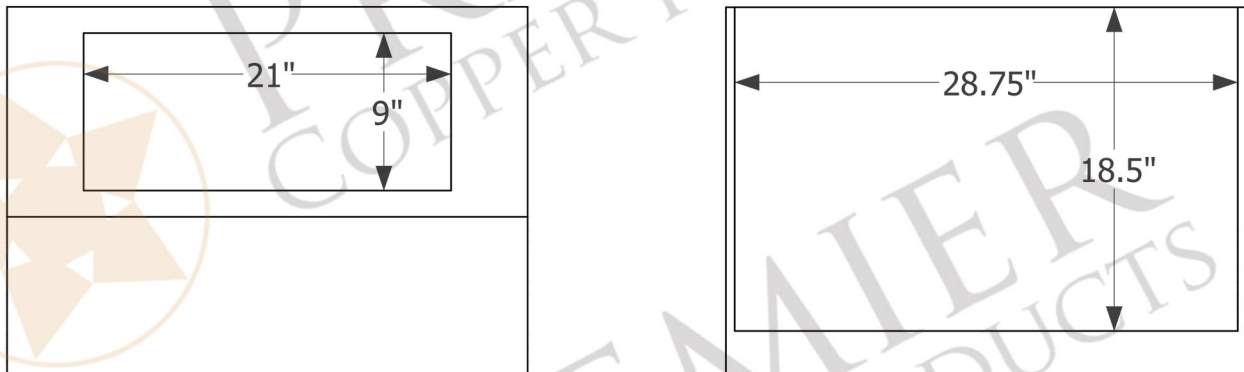

- \* Description: Hand Hammered Zinc Under Cabinet Range Hood with 390 CFM Slim Baffle Filters
- \* Outer Dimensions: 29.75" X 21" X 7.5"
- \* Top Dimensions: 29.75" X 12"
- \* Bottom Dimensions: 29.75" X 21"
- \* Bottom Opening Dimensions: 28.75" x 18.5"
- \* Finish: Zinc
- \* Skirt Height: 6.5"
- \* Top Opening: 21" x 9"

THIS PRODUCTS IS HAND CRAFTED, SMALL VARIANCES IN COLOR AND SIZE MAY OCCUR.  
DO NOT MAKE ANY INSTALLATION CUTS UNTIL YOU RECEIVE YOUR ITEM(S).

- \* Description: Hand Hammered Zinc Under Cabinet Range Hood with 390 CFM Slim Baffle Filters
- \* Insert Model: C2030SD4SB
- \* Insert Description: 390 CFM, 2.5 - 7.6 Sones, Variable Controls, Single Air Ring Fan, Slim Baffle Filters
- \* Insert Duct: Single 7" Round Vent Opening
- \* Insert Lighting: One Dimmable LED Light Included
- \* Insert Finish: Stainless Steel

Industry leading, seven year in home, limited warranty on insert.

Please visit [ImperialHoods.com](http://ImperialHoods.com) to view the details of their warranty in full.

All dimensions on inserts are (+/-) 1/8" and are subject to change. Drawings are not to scale.