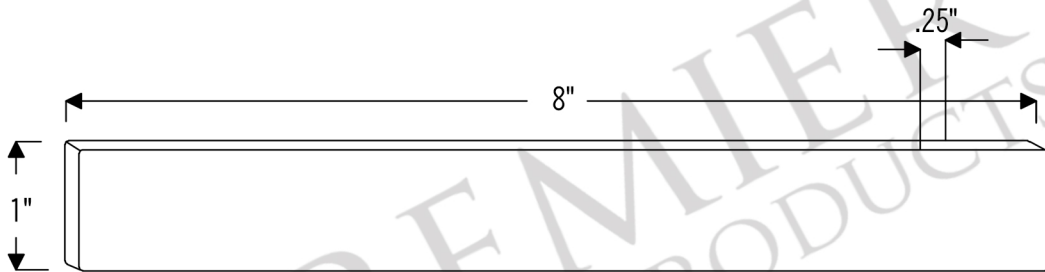

PREMIER  
COPPER PRODUCTS

MODEL NUMBER: T18DBH

Description: 1" x 8" Hammered Copper Tile

Dimensions: 1" x 8"

Finish: Oil Rubbed Bronze

THIS PRODUCT IS HAND CRAFTED, SMALL VARIANCES IN COLOR AND SIZE MAY OCCUR.  
PREMIER COPPER PRODUCTS DOES NOT SUGGEST CUTTING THE TILES.