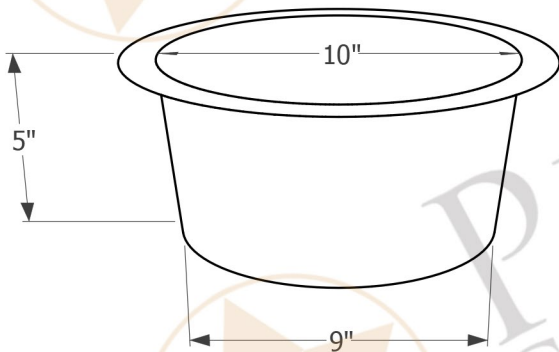

PREMIER
COPPER PRODUCTS

MODEL NUMBER: BR12BLK2

- * Description: 12" Round Hammered Copper Bar Sink with 2" Drain Opening
- * Outer Dimension: 12" x 5"
- * Inner Dimension: 10" x 5"
- * Rim: 1"
- * Drain Opening: 2"
- * Finish: Glazed Black