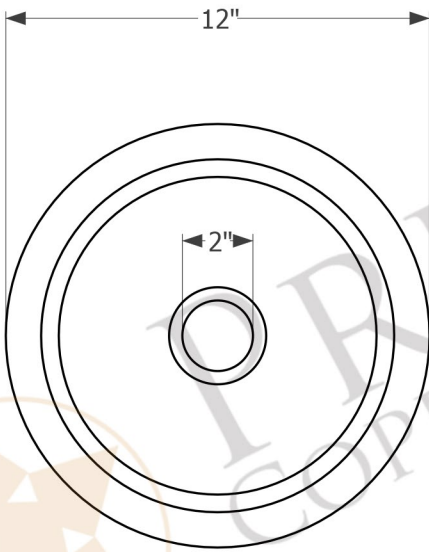

PREMIER
COPPER PRODUCTS

MODEL NUMBER: BR12BLK2

- * Description: 12" Round Hammered Copper Bar Sink with 2" Drain Opening
- * Outer Dimension: 12" x 5"
- * Inner Dimension: 10" x 5"
- * Rim: 1"
- * Drain Opening: 2"
- * Finish: Glazed Black