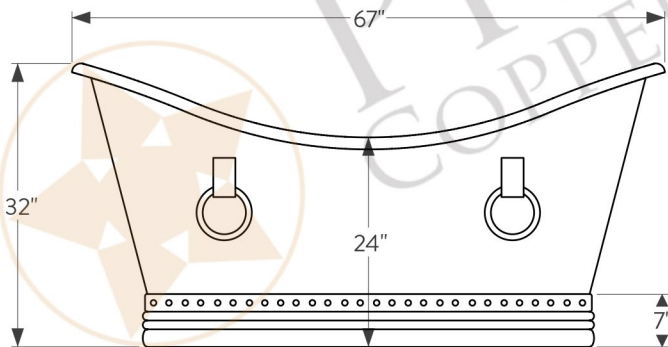

PREMIER
COPPER PRODUCTS

MODEL NUMBER: BTDR67BLK

- * Description: 67" Copper Double Slipper Bathtub with Rings
- * Outer Dimension: 67" x 32" x 32"
- * Center Tub Height: 24"
- * Drain Opening: 2" Center
- * Finish: Glazed Black

THIS PRODUCT IS HAND CRAFTED, SMALL VARIANCES IN COLOR AND SIZE MAY OCCUR.
DO NOT MAKE ANY INSTALLATION CUTS UNTIL YOU RECEIVE YOUR ITEM(S).