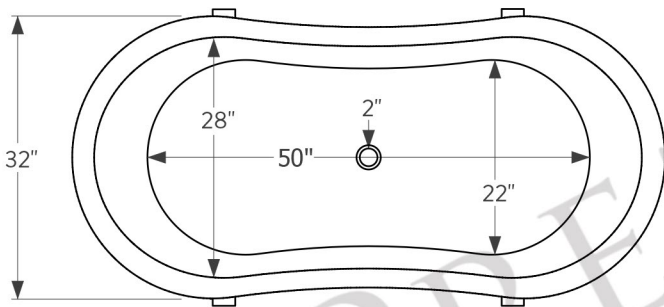

PREMIER
COPPER PRODUCTS

MODEL NUMBER: BTDR67BLK

- * Description: 67" Copper Double Slipper Bathtub with Rings
- * Outer Dimension: 67" x 32" x 32"
- * Center Tub Height: 24"
- * Drain Opening: 2" Center
- * Finish: Glazed Black

THIS PRODUCT IS HAND CRAFTED, SMALL VARIANCES IN COLOR AND SIZE MAY OCCUR.
DO NOT MAKE ANY INSTALLATION CUTS UNTIL YOU RECEIVE YOUR ITEM(S).