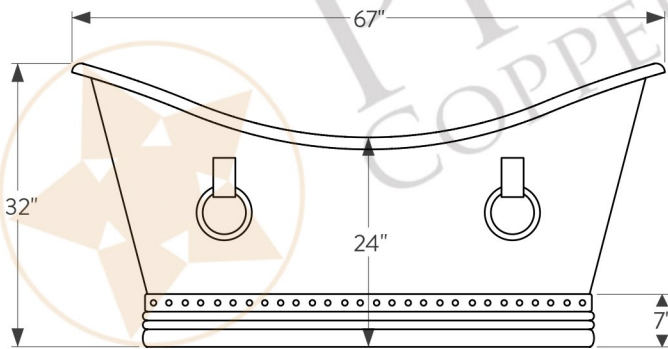

PREMIER
COPPER PRODUCTS

MODEL NUMBER: BTDR67WHT

- * Description: 67" Copper Double Slipper Bathtub with Rings
- * Outer Dimension: 67" x 32" x 32"
- * Center Tub Height: 24"
- * Drain Opening: 2" Center
- * Finish: Glazed White

THIS PRODUCT IS HAND CRAFTED, SMALL VARIANCES IN COLOR AND SIZE MAY OCCUR.
DO NOT MAKE ANY INSTALLATION CUTS UNTIL YOU RECEIVE YOUR ITEM(S).