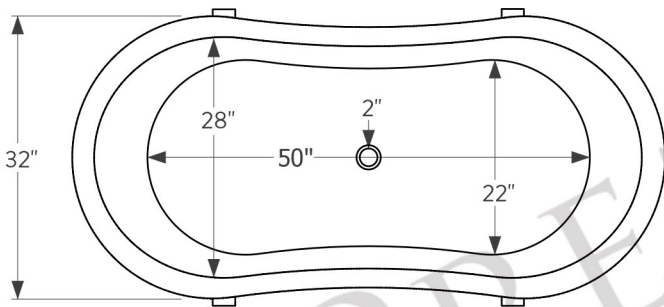

PREMIER
COPPER PRODUCTS

MODEL NUMBER: BTDR67WHT

- * Description: 67" Copper Double Slipper Bathtub with Rings
- * Outer Dimension: 67" x 32" x 32"
- * Center Tub Height: 24"
- * Drain Opening: 2" Center
- * Finish: Glazed White

THIS PRODUCT IS HAND CRAFTED, SMALL VARIANCES IN COLOR AND SIZE MAY OCCUR.
DO NOT MAKE ANY INSTALLATION CUTS UNTIL YOU RECEIVE YOUR ITEM(S).