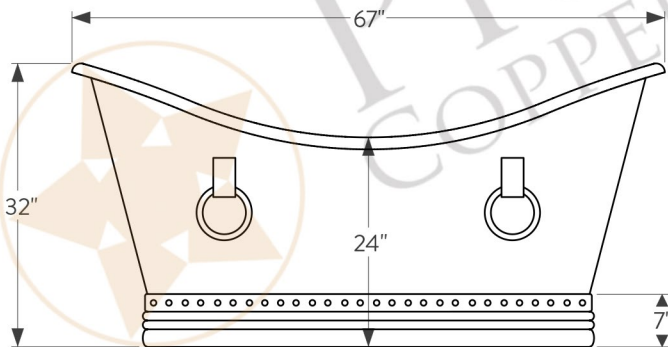

PREMIER  
COPPER PRODUCTS

MODEL NUMBER: BTDR67WHTP

- \* Description: 67" Copper Double Slipper Bathtub with Rings
- \* Outer Dimension: 67" x 32" x 32"
- \* Center Tub Height: 24"
- \* Drain Opening: 2" Center
- \* Finish: Glazed White Exterior w/ Polished Copper Interior

THIS PRODUCT IS HAND CRAFTED, SMALL VARIANCES IN COLOR AND SIZE MAY OCCUR.  
DO NOT MAKE ANY INSTALLATION CUTS UNTIL YOU RECEIVE YOUR ITEM(S).