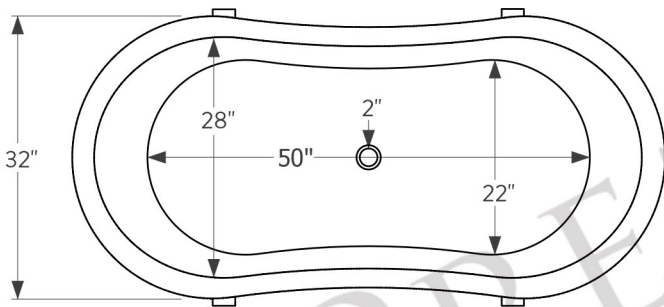

PREMIER  
COPPER PRODUCTS

MODEL NUMBER: BTDR67WHTP

- \* Description: 67" Copper Double Slipper Bathtub with Rings
- \* Outer Dimension: 67" x 32" x 32"
- \* Center Tub Height: 24"
- \* Drain Opening: 2" Center
- \* Finish: Glazed White Exterior w/ Polished Copper Interior

THIS PRODUCT IS HAND CRAFTED, SMALL VARIANCES IN COLOR AND SIZE MAY OCCUR.  
DO NOT MAKE ANY INSTALLATION CUTS UNTIL YOU RECEIVE YOUR ITEM(S).