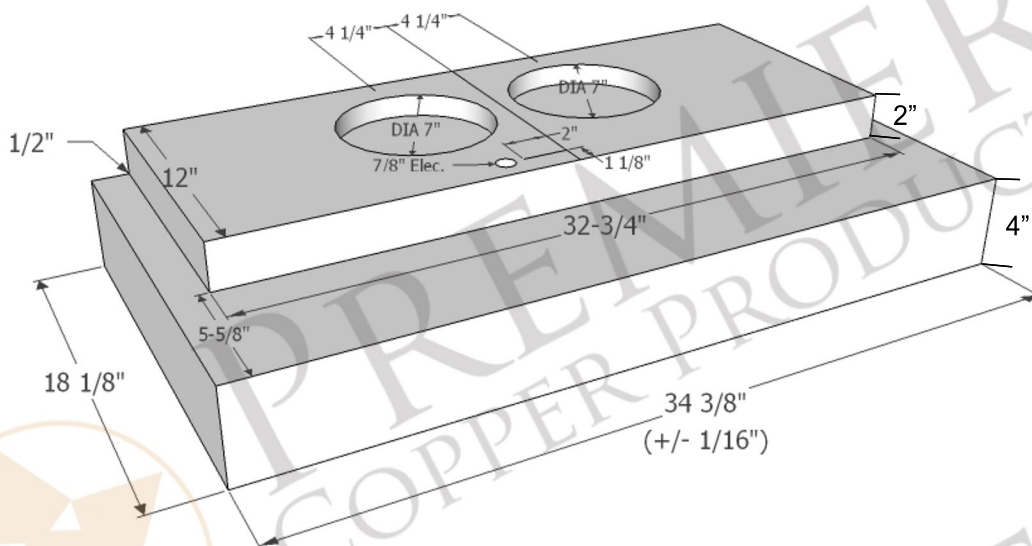

HV-EURO38WHT-C2036BP1-TWSB

- * Description: 38 Inch 1250 CFM Hand Hammered Copper Wall Mounted Euro Range Hood with Slim Baffle Filters
- * Outer Dimension: 38" x 24" x 36"
- * Top Dimension: 22" x 12"
- * Bottom Dimension: 38" x 24"
- * Bottom Opening Dimension: 34.75" x 18.5"
- * Skirt Height: 7"
- * Finish: Glazed White

THIS PRODUCT IS HAND CRAFTED, SMALL VARIANCES IN COLOR AND SIZE MAY OCCUR.
DO NOT MAKE ANY INSTALLATION CUTS UNTIL YOU RECEIVE YOUR ITEM(S).

HV-EURO38WHT-C2036BP1-TWSB

- * Description: 38 Inch 1250 CFM Hand Hammered Copper Wall Mounted Euro Range Hood with Slim Baffle Filters
- * Insert Model Number: C2036BP1-TWSB
- * Insert Description: 1250 CFM, 1.5 -4.6 Sones, Variable Controls, Twin Centrifugal Blowers, Heat Controlled Thermostat
- * Insert Duct: **Two** 7" Round Vent Opening
- * Insert Lighting: LED Bulbs Included / *Lights Located on Front Panel*
- * Filter: Slim Baffle Filter
- * Insert Finish: Stainless Steel

POWERED LINER SPECIFICATIONS

3/4" Flange for perfect fit.

SEVEN YEAR, IN HOME, LIMITED WARRANTY ON INSERT, THE BEST IN THE INDUSTRY!

Please visit ImperialHoods.com to view the details on their warranty.

All dimensions on inserts are (+/-) 1/8" and are subject to change. Drawings are not to scale.