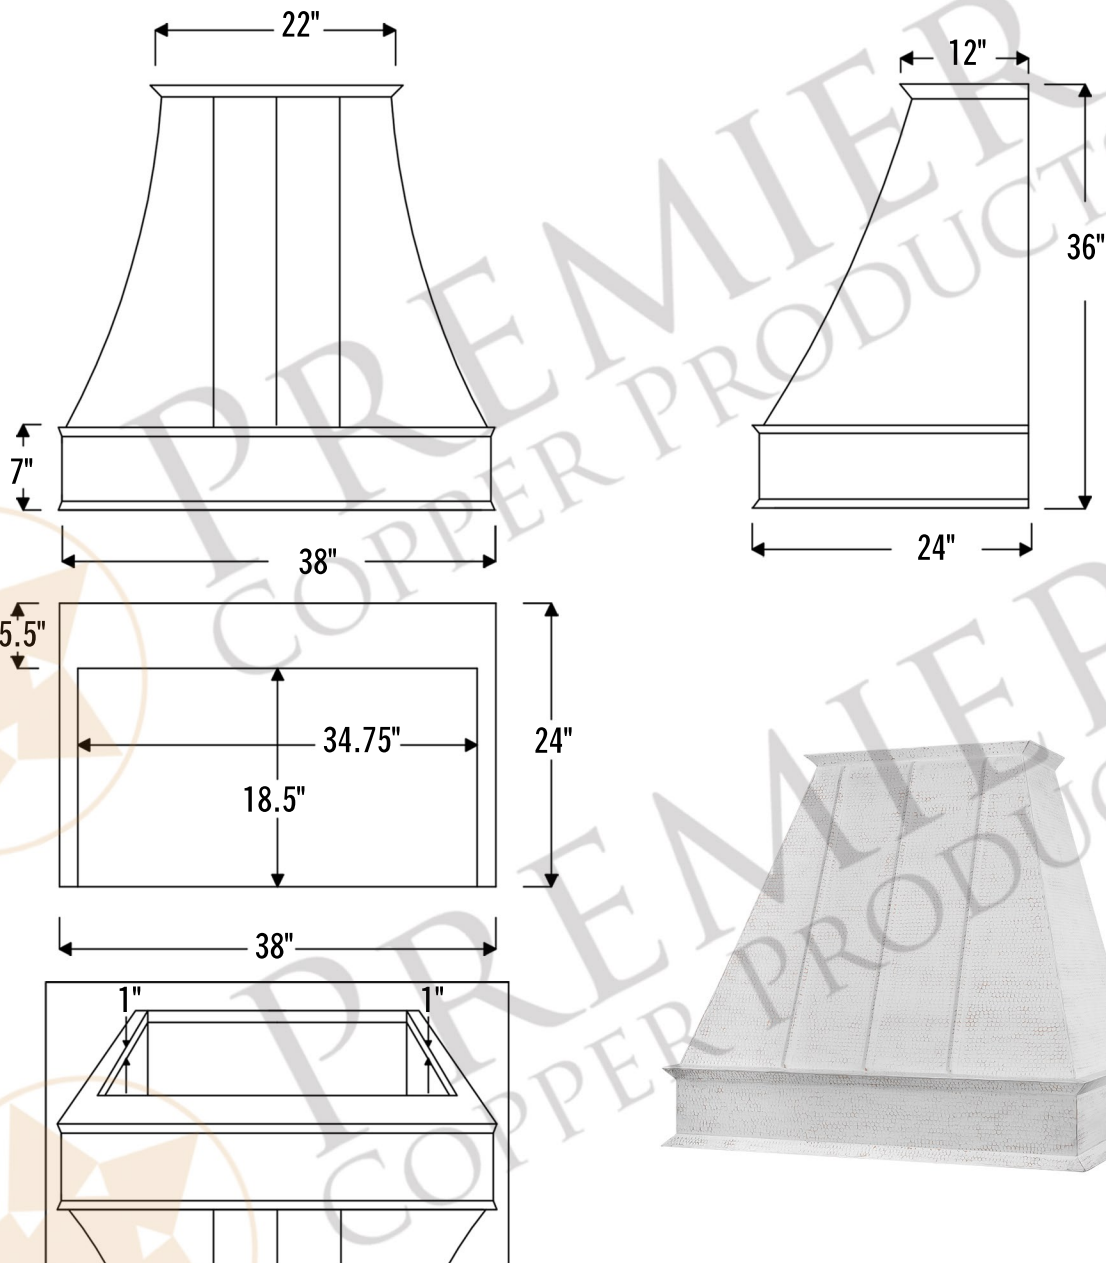

HV-EURO38WHT-C2036BP1-TWSB

- * Description: 38 Inch 1250 CFM Hand Hammered Copper Wall Mounted Euro Range Hood with Slim Baffle Filters
- * Outer Dimension: 38" x 24" x 36"
- * Top Dimension: 22" x 12"
- * Bottom Dimension: 38" x 24"
- * Bottom Opening Dimension: 34.75" x 18.5"
- * Skirt Height: 7"
- * Finish: Glazed White

THIS PRODUCT IS HAND CRAFTED, SMALL VARIANCES IN COLOR AND SIZE MAY OCCUR.
DO NOT MAKE ANY INSTALLATION CUTS UNTIL YOU RECEIVE YOUR ITEM(S).

HV-EURO38WHT-C2036BP1-TWSB

- * Description: 38 Inch 1250 CFM Hand Hammered Copper Wall Mounted Euro Range Hood with Slim Baffle Filters
- * Insert Model Number: C2036BP1-TWSB
- * Insert Description: 1250 CFM, 1.5 -4.6 Sones, Variable Controls, Twin Centrifugal Blowers, Heat Controlled Thermostat
- * Insert Duct: **Two** 7" Round Vent Opening
- * Insert Lighting: LED Bulbs Included / *Lights Located on Front Panel*
- * Filter: Slim Baffle Filter
- * Insert Finish: Stainless Steel

POWERED LINER SPECIFICATIONS

3/4" Flange for perfect fit.

SEVEN YEAR, IN HOME, LIMITED WARRANTY ON INSERT, THE BEST IN THE INDUSTRY!

Please visit ImperialHoods.com to view the details on their warranty.

All dimensions on inserts are (+/-) 1/8" and are subject to change. Drawings are not to scale.