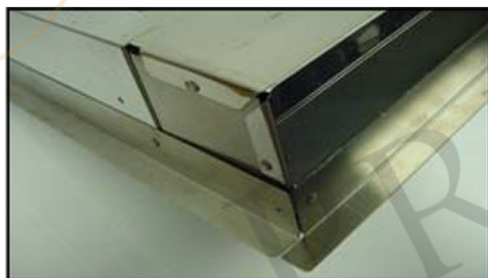

HV-EURO38WHT-C2036BP1-TWSB

- * Description: 38 Inch 1250 CFM Hand Hammered Copper Wall Mounted Euro Range Hood with Slim Baffle Filters
- * Outer Dimension: 38" x 24" x 36"
- * Top Dimension: 22" x 12"
- * Bottom Dimension: 38" x 24"
- * Bottom Opening Dimension: 34.75" x 18.5"
- * Skirt Height: 7"
- * Finish: Glazed White

THIS PRODUCT IS HAND CRAFTED, SMALL VARIANCES IN COLOR AND SIZE MAY OCCUR.
DO NOT MAKE ANY INSTALLATION CUTS UNTIL YOU RECEIVE YOUR ITEM(S).

HV-EURO38WHT-C2036BP1-TWSB

- * Description: 38 Inch 1250 CFM Hand Hammered Copper Wall Mounted Euro Range Hood with Slim Baffle Filters
- * Insert Model Number: C2036BP1-TWSB
- * Insert Description: 1250 CFM, 1.5 -4.6 Sones, Variable Controls, Twin Centrifugal Blowers, Heat Controlled Thermostat
- * Insert Duct: **Two** 7" Round Vent Opening
- * Insert Lighting: LED Bulbs Included / *Lights Located on Front Panel*
- * Filter: Slim Baffle Filter
- * Insert Finish: Stainless Steel

POWERED LINER SPECIFICATIONS

3/4" Flange for perfect fit.

SEVEN YEAR, IN HOME, LIMITED WARRANTY ON INSERT, THE BEST IN THE INDUSTRY!

Please visit ImperialHoods.com to view the details on their warranty.

All dimensions on inserts are (+/-) 1/8" and are subject to change. Drawings are not to scale.