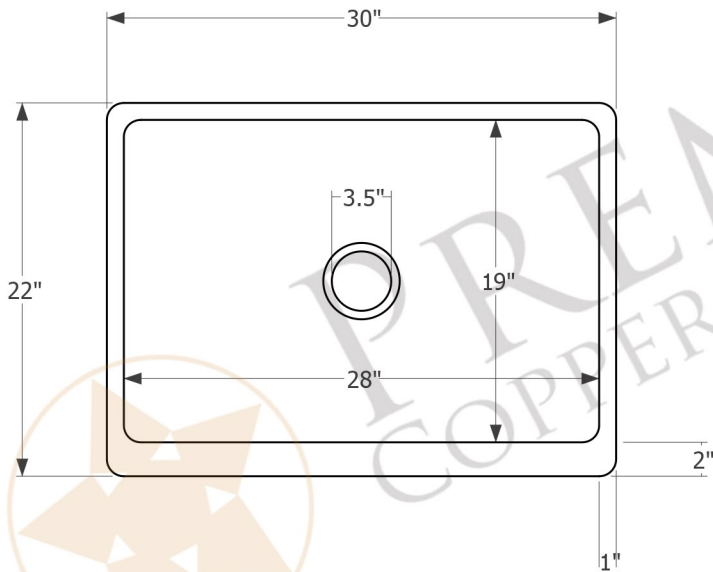

PREMIER  
COPPER PRODUCTS

MODEL NUMBER: KASBLK30229

- \* Description: 30" Hammered Copper Kitchen Apron Single Basin Sink
- \* Outer Dimension: 30" x 22" x 9"
- \* Inner Dimension: 28" x 19" x 9"
- \* Rim: Back, Left, Right - 1" / Front - 2"
- \* Drain Opening: 3.5"
- \* Finish: Glazed Black Apron w/ Patina Interior

THIS PRODUCT IS HAND CRAFTED, SMALL VARIANCES IN COLOR AND SIZE MAY OCCUR.  
DO NOT MAKE ANY INSTALLATION CUTS UNTIL YOU RECEIVE YOUR ITEM(S).