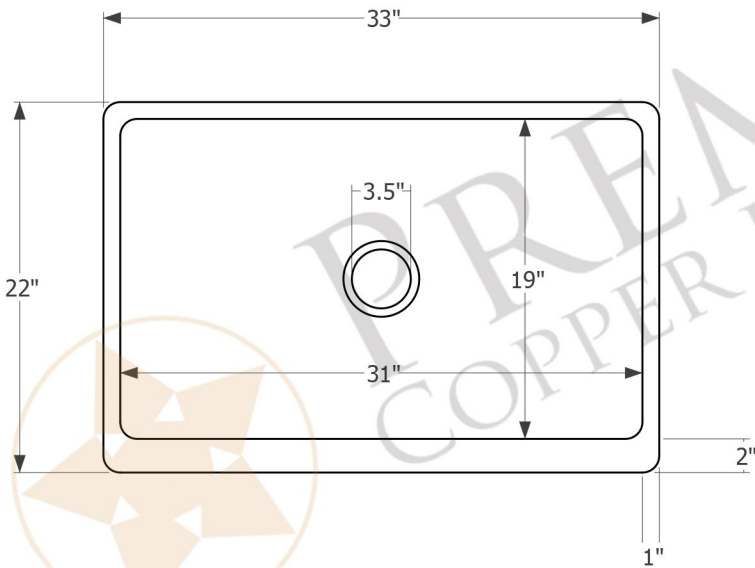

**PREMIER**  
COPPER PRODUCTS

**MODEL NUMBER: KASBLK33229**

- \* Description: 33" Hammered Copper Kitchen Apron Single Basin Sink
- \* Outer Dimension: 33" x 22" x 9"
- \* Inner Dimension: 31" x 19" x 9"
- \* Rim: Back, Left, Right - 1" / Front - 2"
- \* Drain Opening: 3.5"
- \* Finish: Glazed Black Apron w/ Patina Interior

THIS PRODUCT IS HAND CRAFTED, SMALL VARIANCES IN COLOR AND SIZE MAY OCCUR.  
DO NOT MAKE ANY INSTALLATION CUTS UNTIL YOU RECEIVE YOUR ITEM(S).