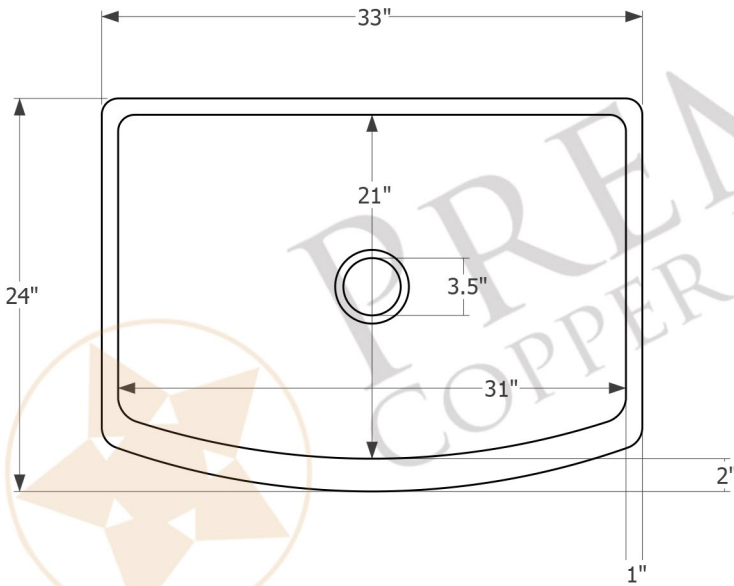

PREMIER
COPPER PRODUCTS

MODEL NUMBER: KASRWHT33249

- * Description: 33" Hammered Copper Kitchen Rounded Apron Single Basin Sink
- * Outer Dimension: 33" x 24" x 9"
- * Inner Dimension: 31" x 21" x 9"
- * Rim: Left, Right & Back - 1" / Apron Front - 2"
- * Drain Opening: 3.5"
- * Finish: Glazed White Apron w/ Patina Interior

THIS PRODUCT IS HAND CRAFTED, SMALL VARIANCES IN COLOR AND SIZE MAY OCCUR.
DO NOT MAKE ANY INSTALLATION CUTS UNTIL YOU RECEIVE YOUR ITEM(S).