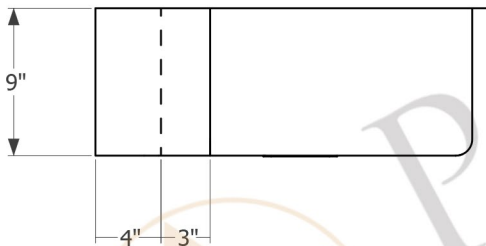

PREMIER
COPPER PRODUCTS

MODEL NUMBER: KASRWHT33249

- * Description: 33" Hammered Copper Kitchen Rounded Apron Single Basin Sink
- * Outer Dimension: 33" x 24" x 9"
- * Inner Dimension: 31" x 21" x 9"
- * Rim: Left, Right & Back - 1" / Apron Front - 2"
- * Drain Opening: 3.5"
- * Finish: Glazed White Apron w/ Patina Interior