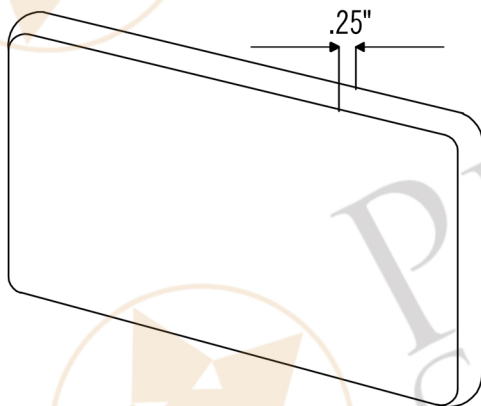

PREMIER
COPPER PRODUCTS

MODEL NUMBER: T48DBH

Description: 4" x 8" Hammered Copper Tile

Dimensions: 4" x 8"

Finish: Oil Rubbed Bronze

THIS PRODUCT IS HAND CRAFTED, SMALL VARIANCES IN COLOR AND SIZE MAY OCCUR.
PREMIER COPPER PRODUCTS DOES NOT SUGGEST CUTTING THE TILES.