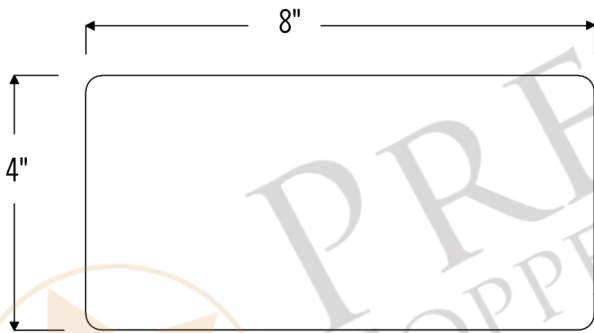

PREMIER
COPPER PRODUCTS

MODEL NUMBER: T48DBH

Description: 4" x 8" Hammered Copper Tile

Dimensions: 4" x 8"

Finish: Oil Rubbed Bronze

THIS PRODUCT IS HAND CRAFTED, SMALL VARIANCES IN COLOR AND SIZE MAY OCCUR.
PREMIER COPPER PRODUCTS DOES NOT SUGGEST CUTTING THE TILES.