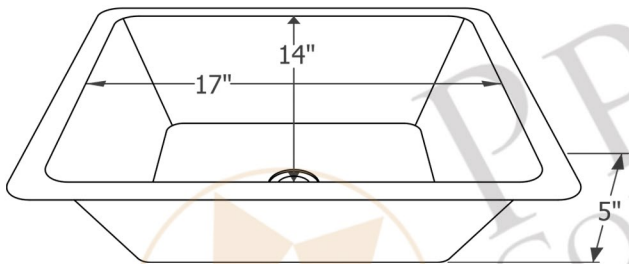

PREMIER
COPPER PRODUCTS

MODEL NUMBER: LREC19WHT

- * Description: 19" Rectangle Under Counter Hammered Copper Sink
- * Outer Dimension: 19" x 16" x 5"
- * Inner Dimension: 17" x 14" x 5"
- * Rim: 1"
- * Drain Opening: 1.5"
- * Finish: Glazed White

* WHT: Glazed White

THIS PRODUCT IS HAND CRAFTED, SMALL VARIANCES IN COLOR AND SIZE MAY OCCUR.
DO NOT MAKE ANY INSTALLATION CUTS UNTIL YOU RECEIVE YOUR ITEM(S).