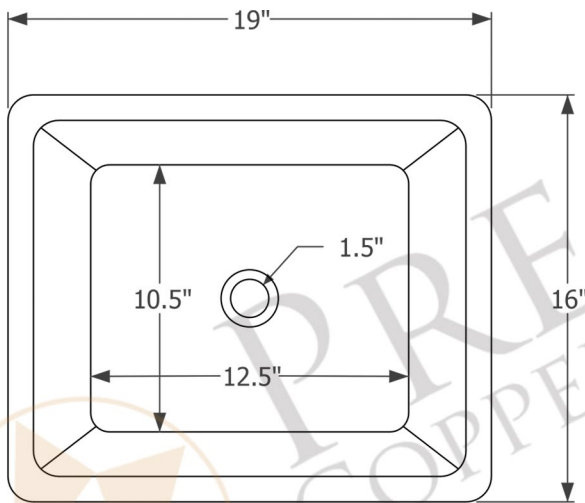

PREMIER
COPPER PRODUCTS

MODEL NUMBER: LREC19WHT

- * Description: 19" Rectangle Under Counter Hammered Copper Sink
- * Outer Dimension: 19" x 16" x 5"
- * Inner Dimension: 17" x 14" x 5"
- * Rim: 1"
- * Drain Opening: 1.5"
- * Finish: Glazed White

* WHT: Glazed White

THIS PRODUCT IS HAND CRAFTED, SMALL VARIANCES IN COLOR AND SIZE MAY OCCUR.
DO NOT MAKE ANY INSTALLATION CUTS UNTIL YOU RECEIVE YOUR ITEM(S).