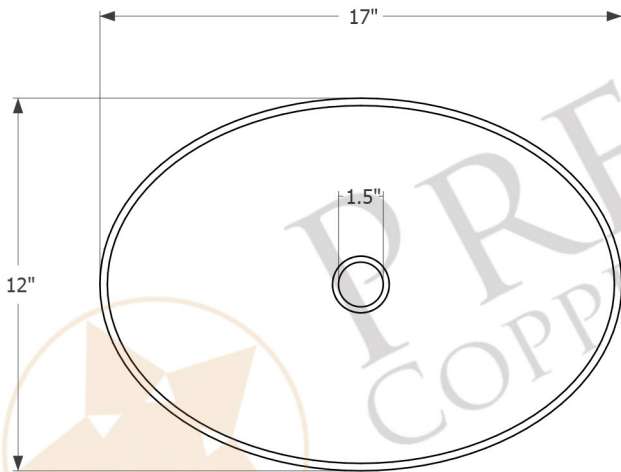

PREMIER  
COPPER PRODUCTS

MODEL NUMBER: V017WBLK

- \* Description: Oval Wired Rim Vessel Hammered Copper Sink
- \* Outer Dimension: 17" x 12" x 5"
- \* Rim: 1/4" Wire Rim
- \* Drain Opening: 1.5"
- \* Finish: Glazed Black

CODE/STANDARD COMPLIANCE

\* IAPMO/cUPC LISTED

\* BLK: Glazed Black

THIS PRODUCT IS HAND CRAFTED, SMALL VARIANCES IN COLOR AND SIZE MAY OCCUR.  
DO NOT MAKE ANY INSTALLATION CUTS UNTIL YOU RECEIVE YOUR ITEM(S).