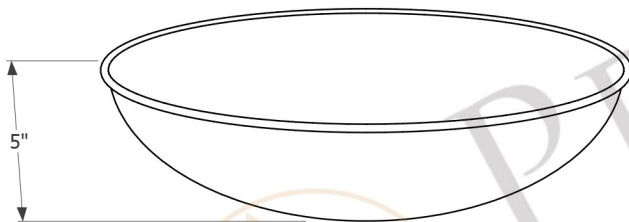

PREMIER
COPPER PRODUCTS

MODEL NUMBER: V017WBLK

- Description: Oval Wired Rim Vessel Hammered Copper Sink
- Outer Dimension: 17" x 12" x 5"
- Rim: 1/4" Wire Rim
- Drain Opening: 1.5"
- Finish: Glazed Black

CODE/STANDARD COMPLIANCE

* IAPMO/cUPC LISTED

* BLK: Glazed Black

THIS PRODUCT IS HAND CRAFTED, SMALL VARIANCES IN COLOR AND SIZE MAY OCCUR.
DO NOT MAKE ANY INSTALLATION CUTS UNTIL YOU RECEIVE YOUR ITEM(S).