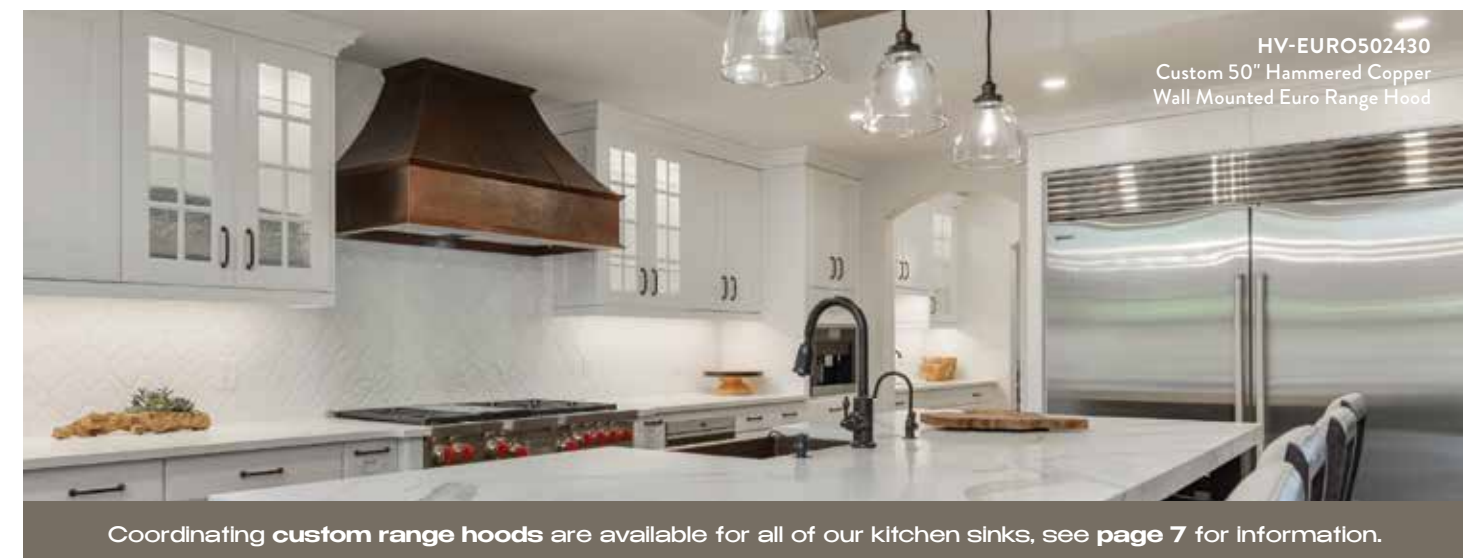

HV-EURO502430
Custom 50" Hammered Copper
Wall Mounted Euro Range Hood

Coordinating custom range hoods are available for all of our kitchen sinks, see page 7 for information.