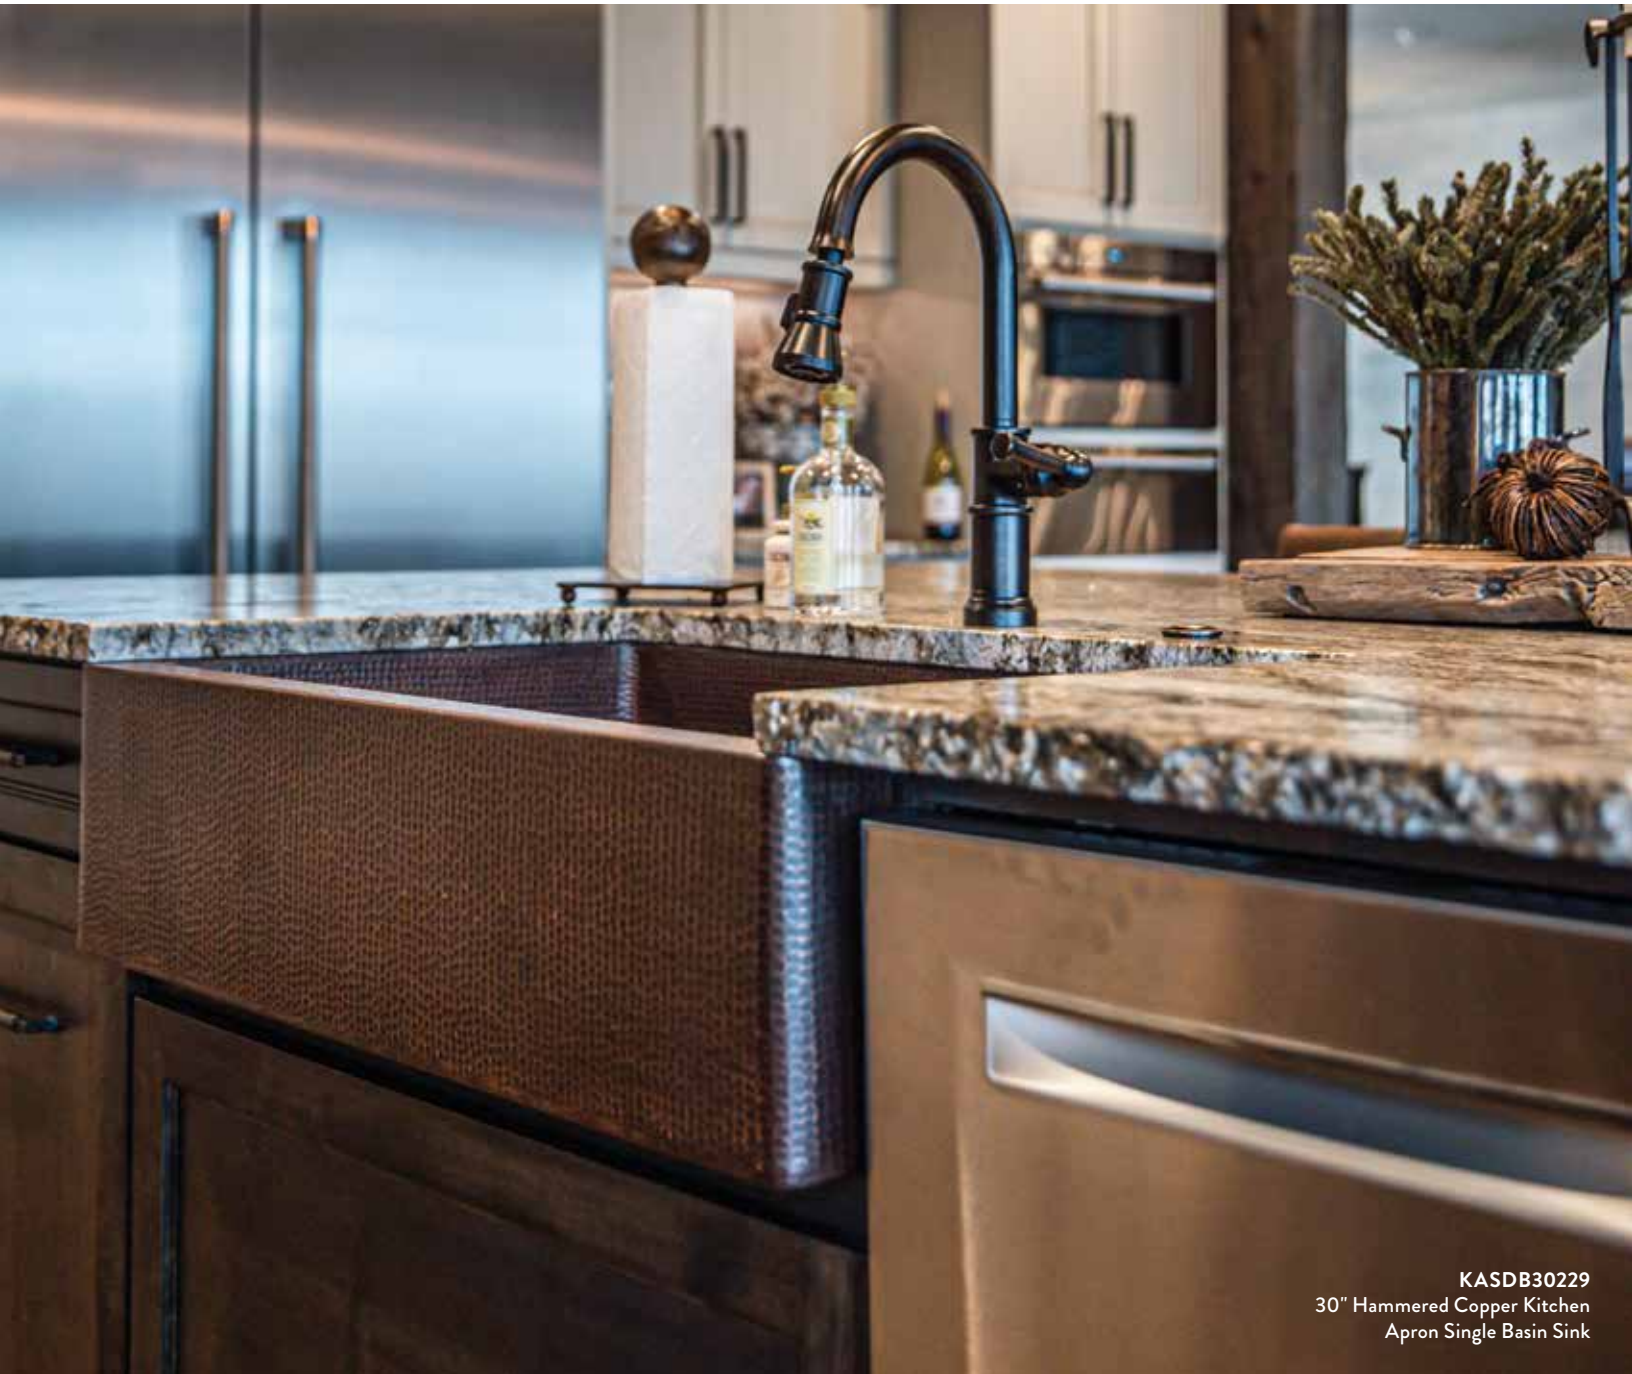

# PREMIER COPPER PRODUCTS

KASDB30229  
30" Hammered Copper Kitchen  
Apron Single Basin Sink