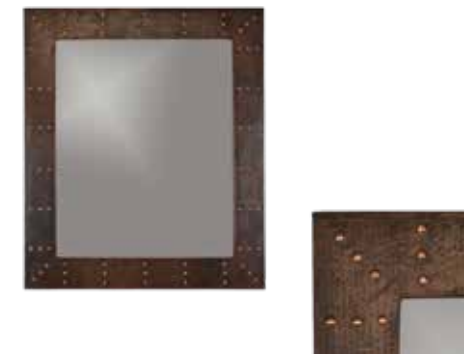

MFREC3631-RI
36" Rectangle Hammered Copper Mirror with Hand Forged Rivets

Outer:	36" x 31" x 1"	Inner:	28" x 23" x 1"
Finish:	Oil Rubbed Bronze