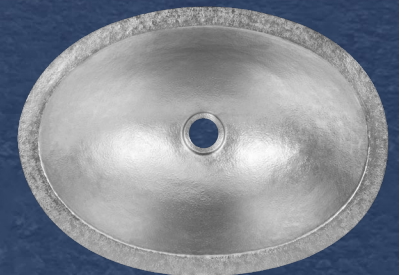

19" Oval
Undermount Bathroom Sink
TFL019F