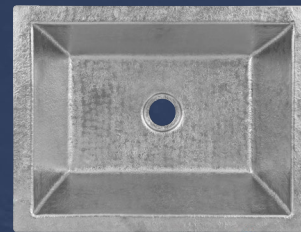

## Available Finishes

Each Undermount Sink is available in our three unique Terra Firma™ finishes.

Oil Rubbed Bronze

Polished Brass

Nickel Plated

22" Rectangle  
Undermount Bathroom Sink  
TFLREC22

17" Rectangle  
Undermount Bathroom Sink  
TFLREC17