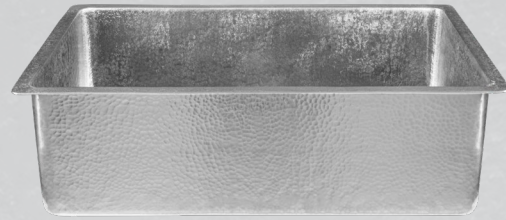

# Kitchen Sinks

Kitchen

Available Finishes  
Kitchen Sinks are available in two unique  
Terra Firma™ finishes.

Oil Rubbed Bronze

Nickel Plated

33" Copper Kitchen  
Single Basin Sink

TFKSDB331910

33" Nickel Plated Copper  
Kitchen Single Basin Sink