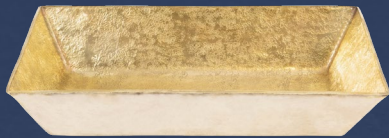

## Available Finishes

Vessel Sinks are available in three unique Terra Firma™ finishes.

Oil Rubbed Bronze

Polished Brass

Nickel Plated

20" Rectangle Vessel  
TFVREC20

17" Oval Vessel  
TFV017

17" Large Round Shallow Vessel  
TFVR17