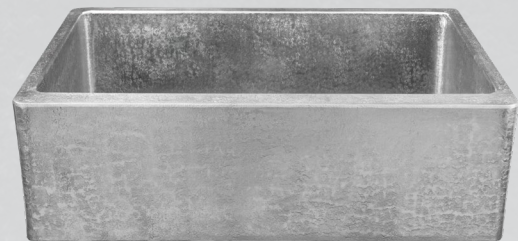

33" Nickel Plated Copper
Kitchen Apron Single Basin Sink

TFKASEN332210